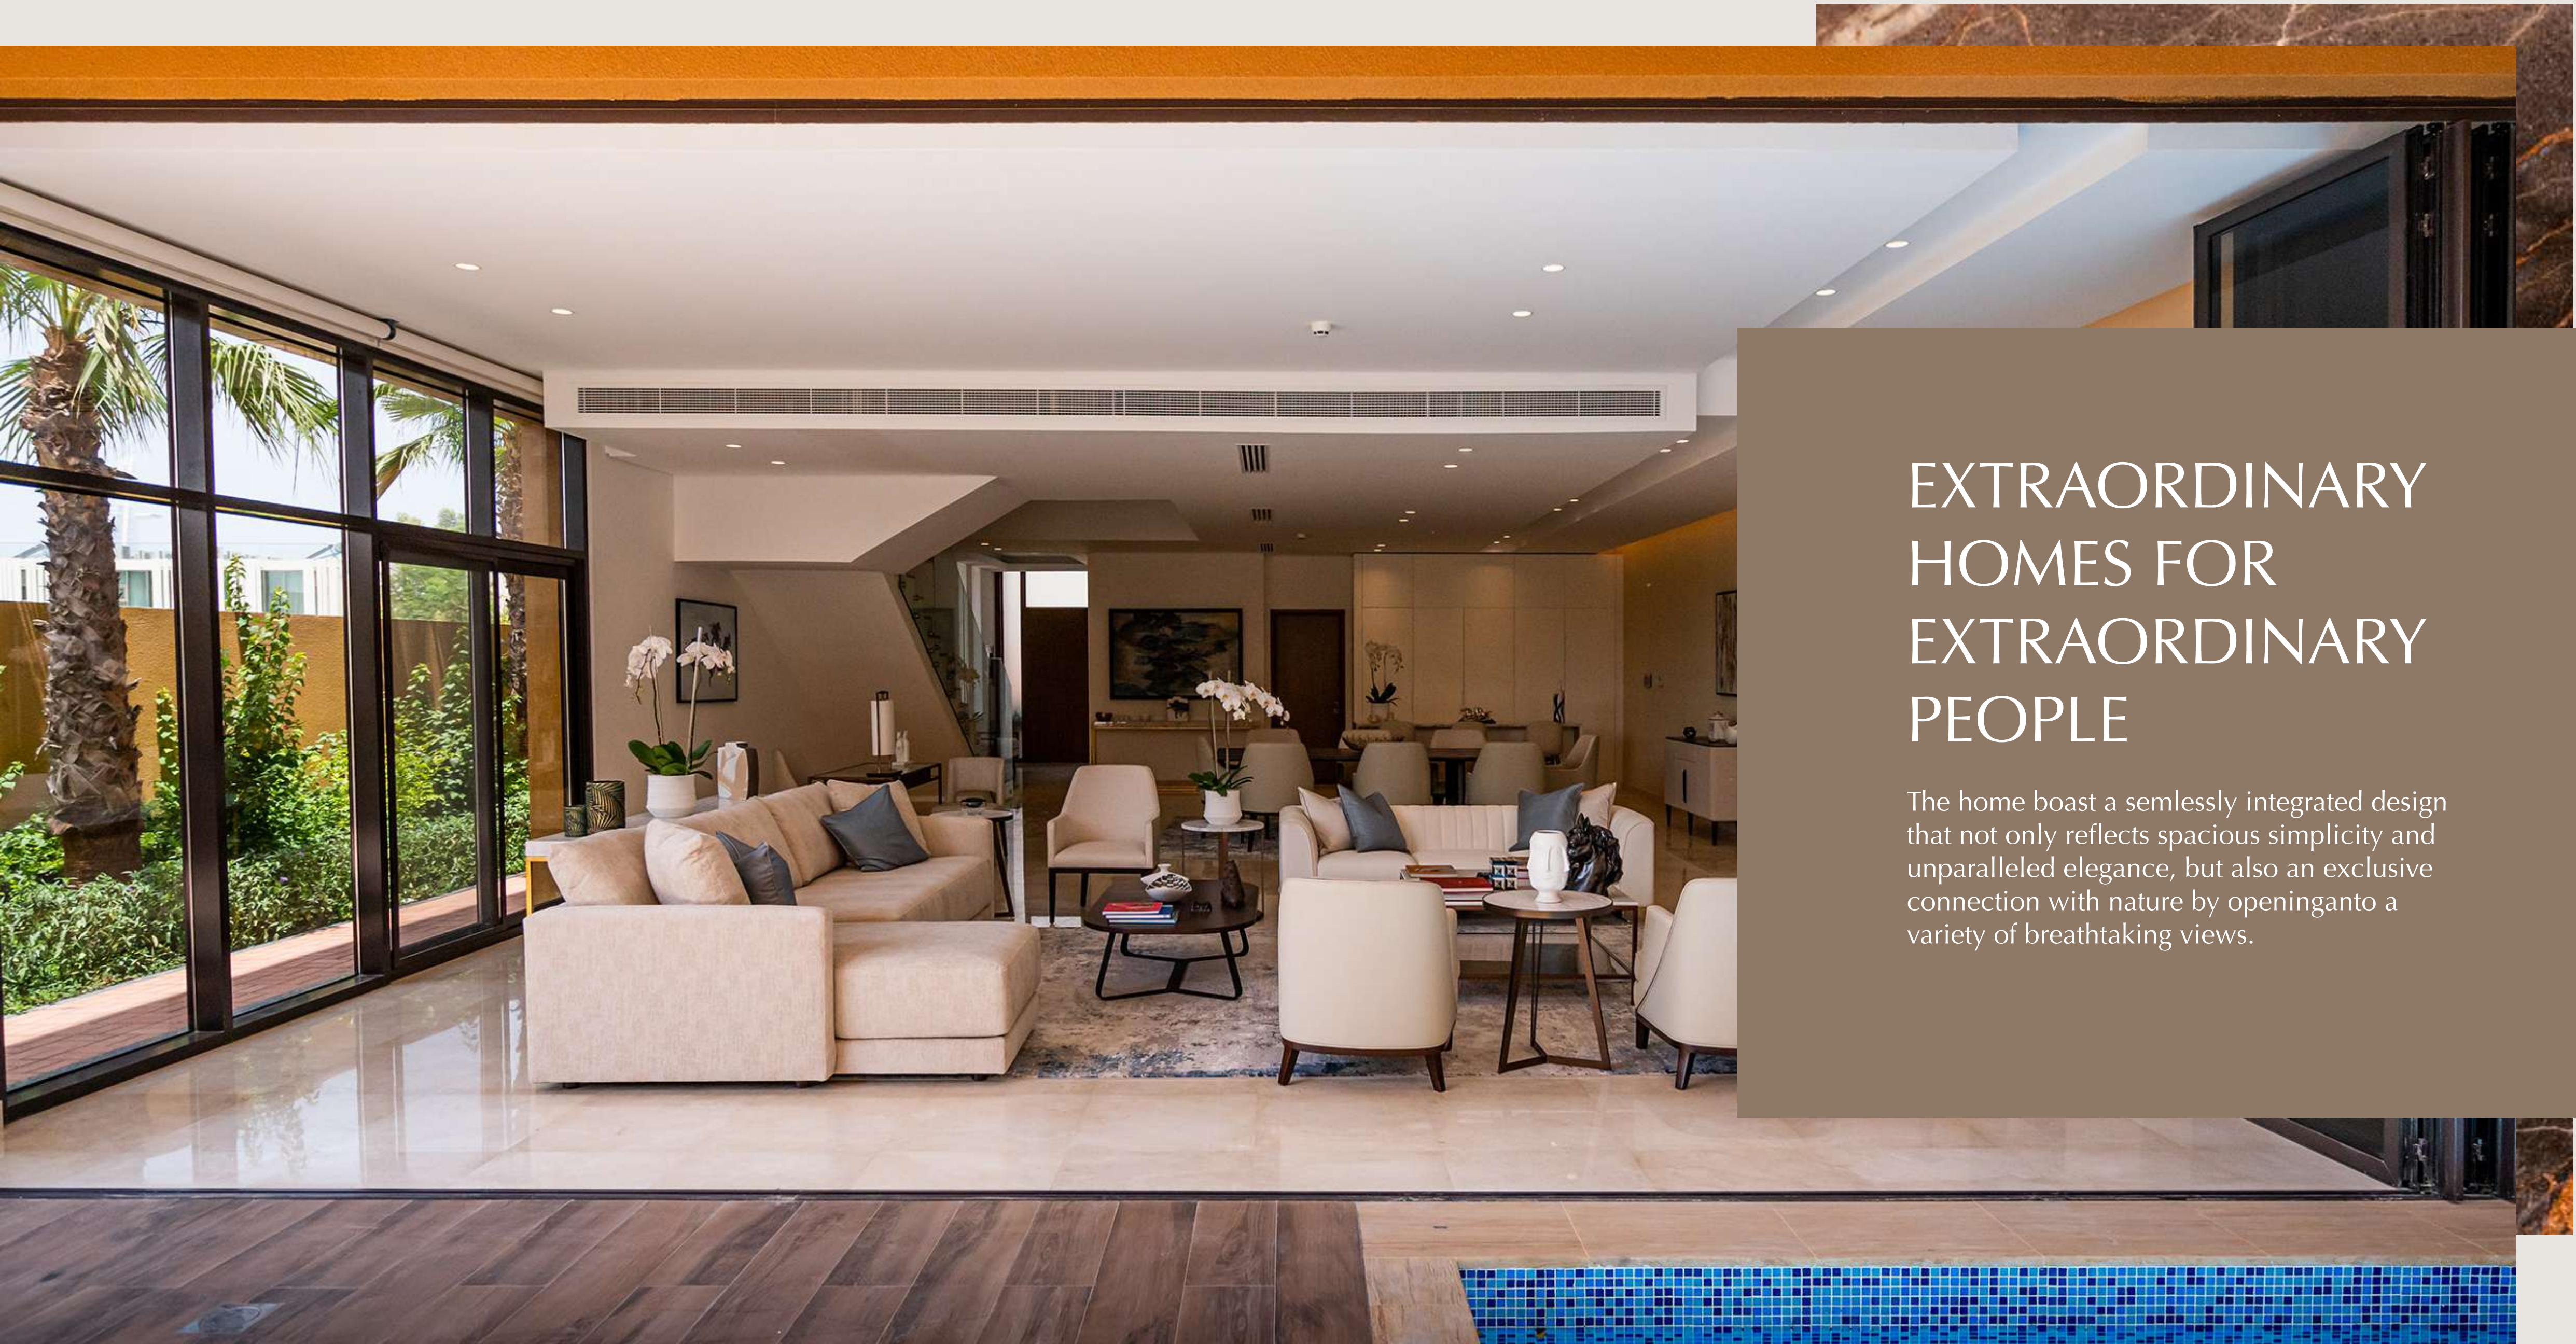

EXTRAORDINARY HOMES FOR EXTRAORDINARY PEOPLE

The home boast a seamlessly integrated design that not only reflects spacious simplicity and unparalleled elegance, but also an exclusive connection with nature by opening onto a variety of breathtaking views.