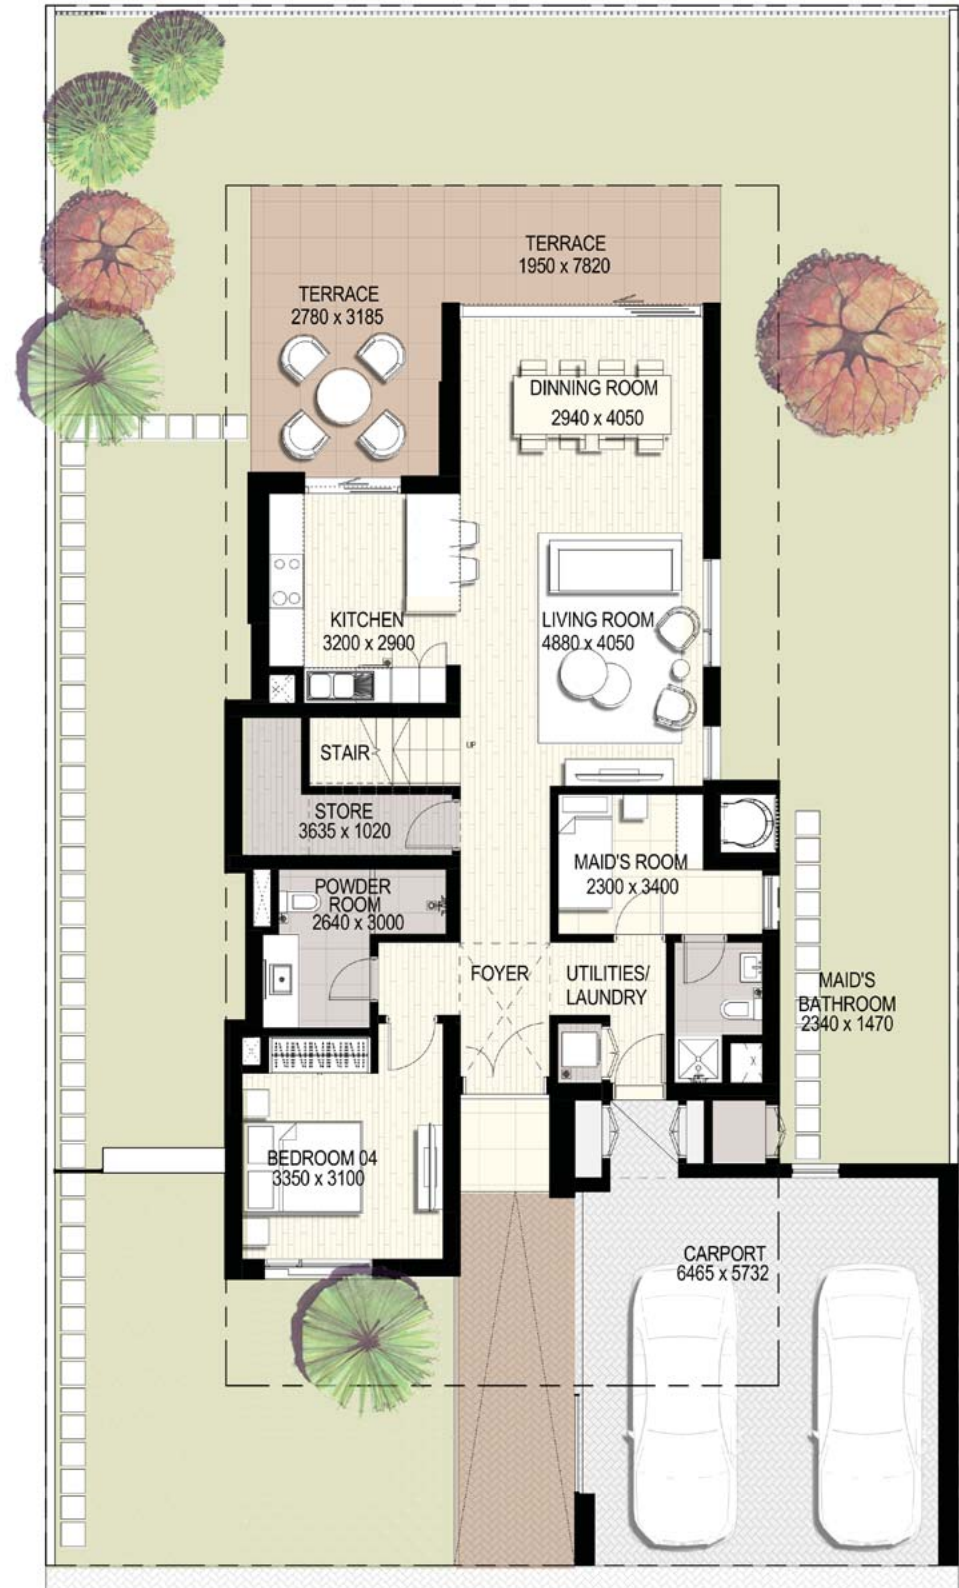

# FLOOR PLANS

EMAAR SOUTH

Ground Floor

First Floor

Villa 2

No of Bedrooms: 4

Total built up area : **274.35 m2 2,953 ft2**

Ground Floor

First Floor

Villa 3

No of Bedrooms: 4

Total Built-up Area: **274.71** m<sup>2</sup>

**2 956.95** ft<sup>2</sup>

Ground Floor

First Floor

Villa 4

No of Bedrooms: 3

Total Built-up Area: **260.48** m<sup>2</sup>

**2 803.78** ft<sup>2</sup>