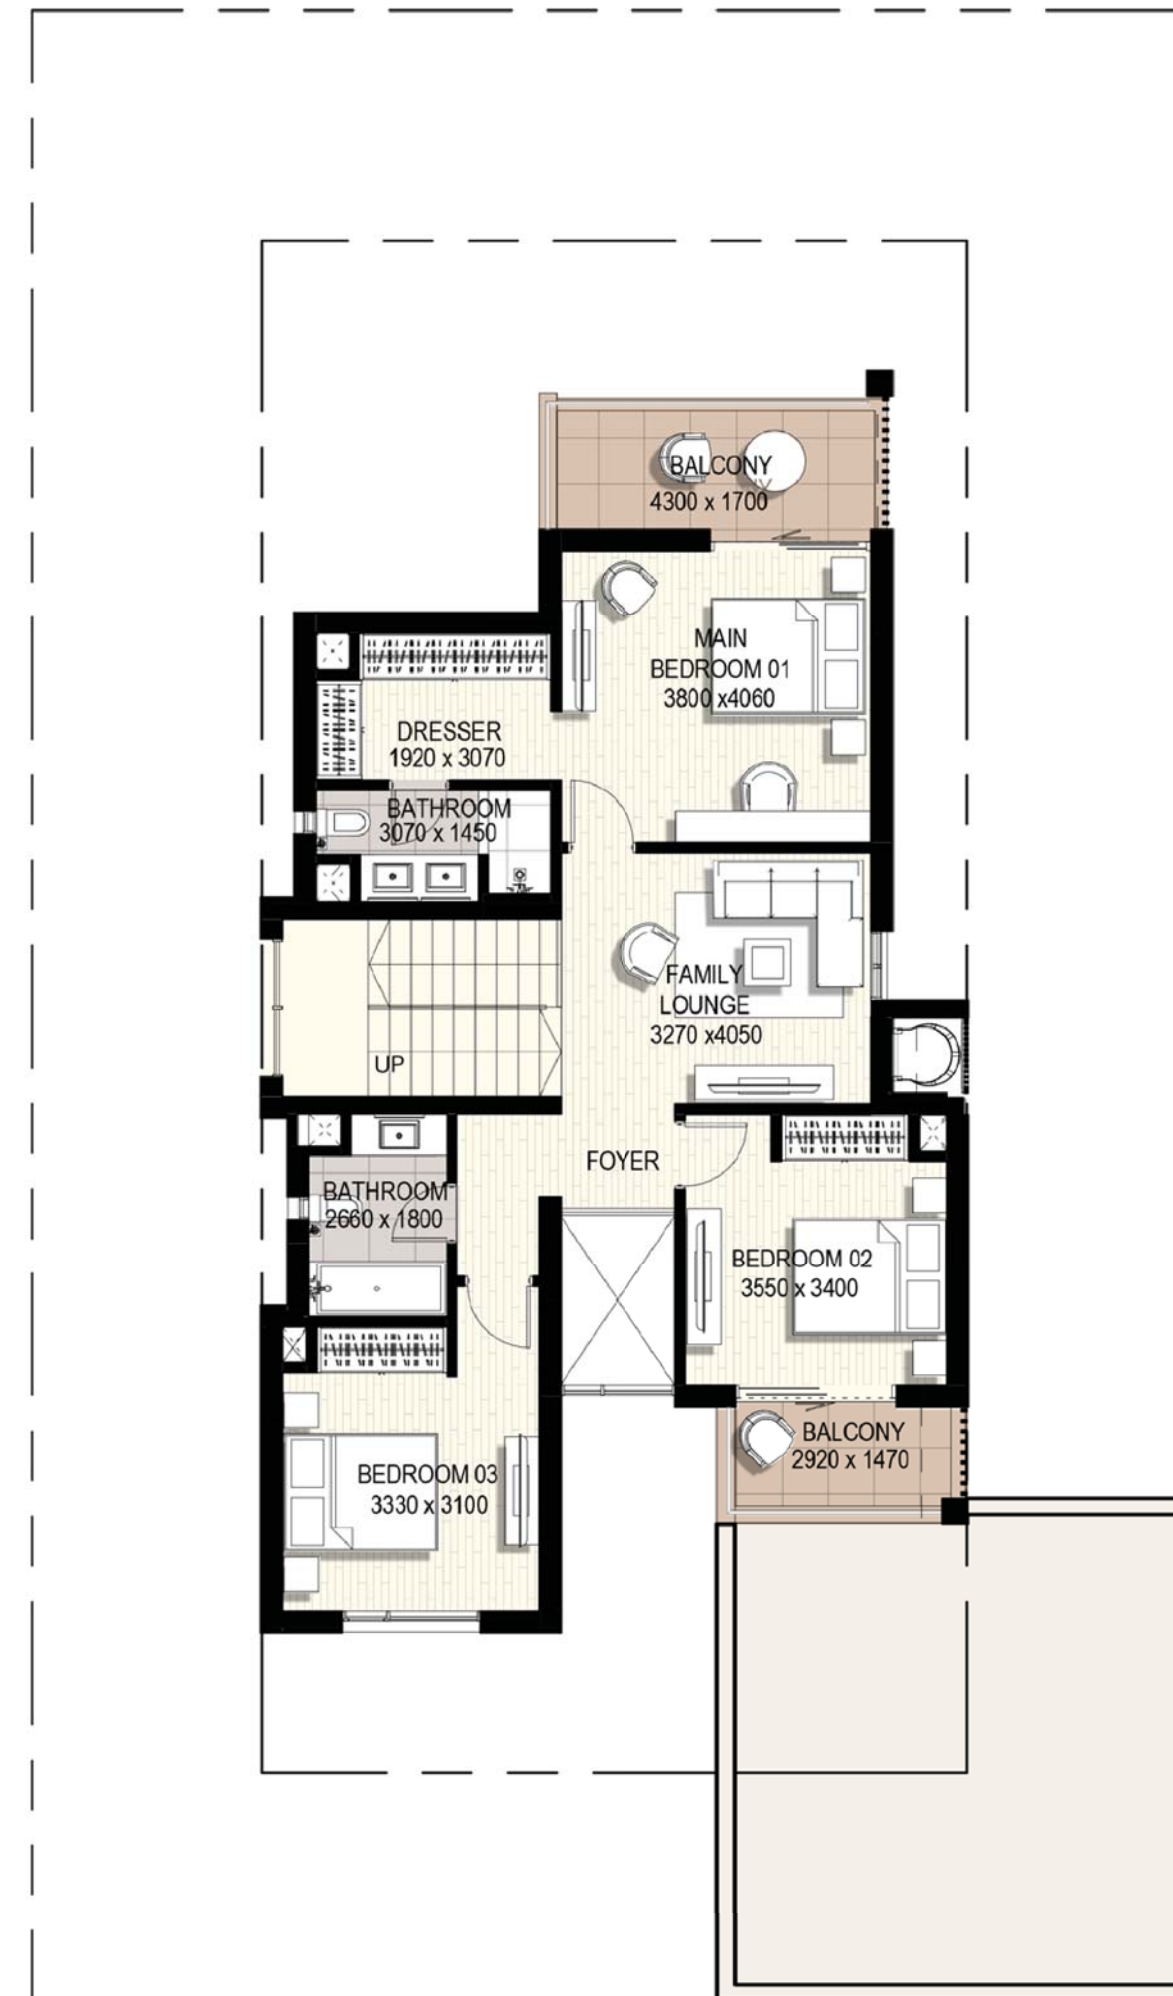

# FLOOR PLANS

EMAAR SOUTH

Ground Floor

First Floor

Villa 2

No of Bedrooms: 4

Total built up area : **274.35 m2 2,953 ft2**

Ground Floor

First Floor

Villa 3

No of Bedrooms: 4

Total Built-up Area: **274.71** m<sup>2</sup>

**2 956.95** ft<sup>2</sup>

Ground Floor

First Floor

Villa 4

No of Bedrooms: 3

Total Built-up Area: **260.48** m<sup>2</sup>

**2 803.78** ft<sup>2</sup>