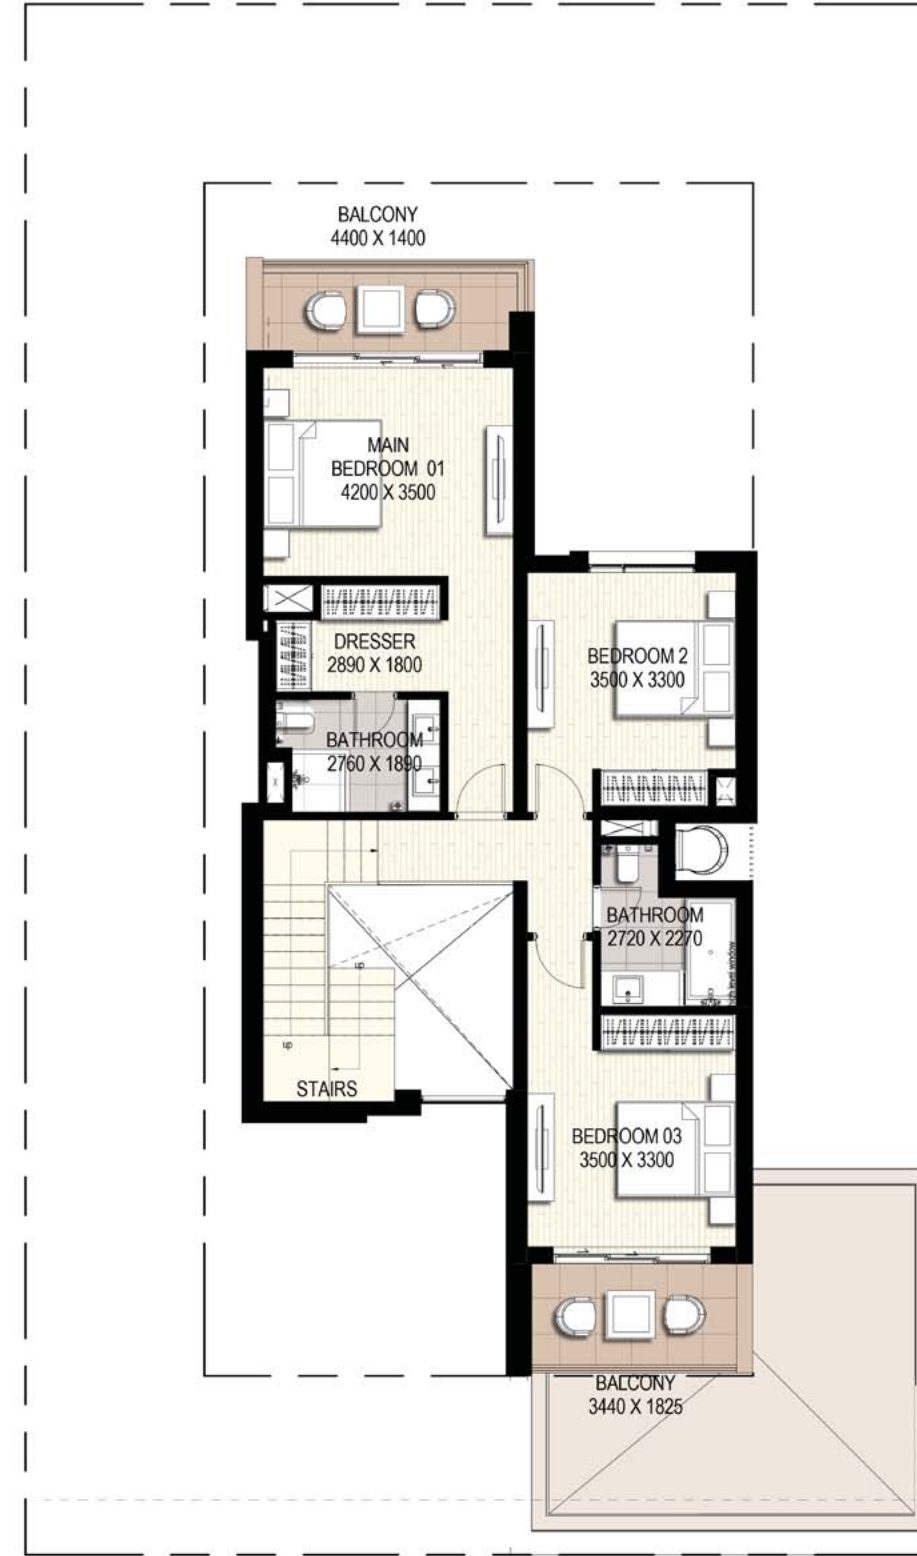

# FLOOR PLANS

EMAAR SOUTH

Ground Floor

First Floor

Villa 2

No of Bedrooms: 4

Total built up area : **274.35 m2 2,953 ft2**

Ground Floor

First Floor

Villa 3

No of Bedrooms: 4

Total Built-up Area: **274.71** m<sup>2</sup>

**2 956.95** ft<sup>2</sup>

Ground Floor

First Floor

Villa 4

No of Bedrooms: 3

Total Built-up Area: **260.48** m<sup>2</sup>

**2 803.78** ft<sup>2</sup>