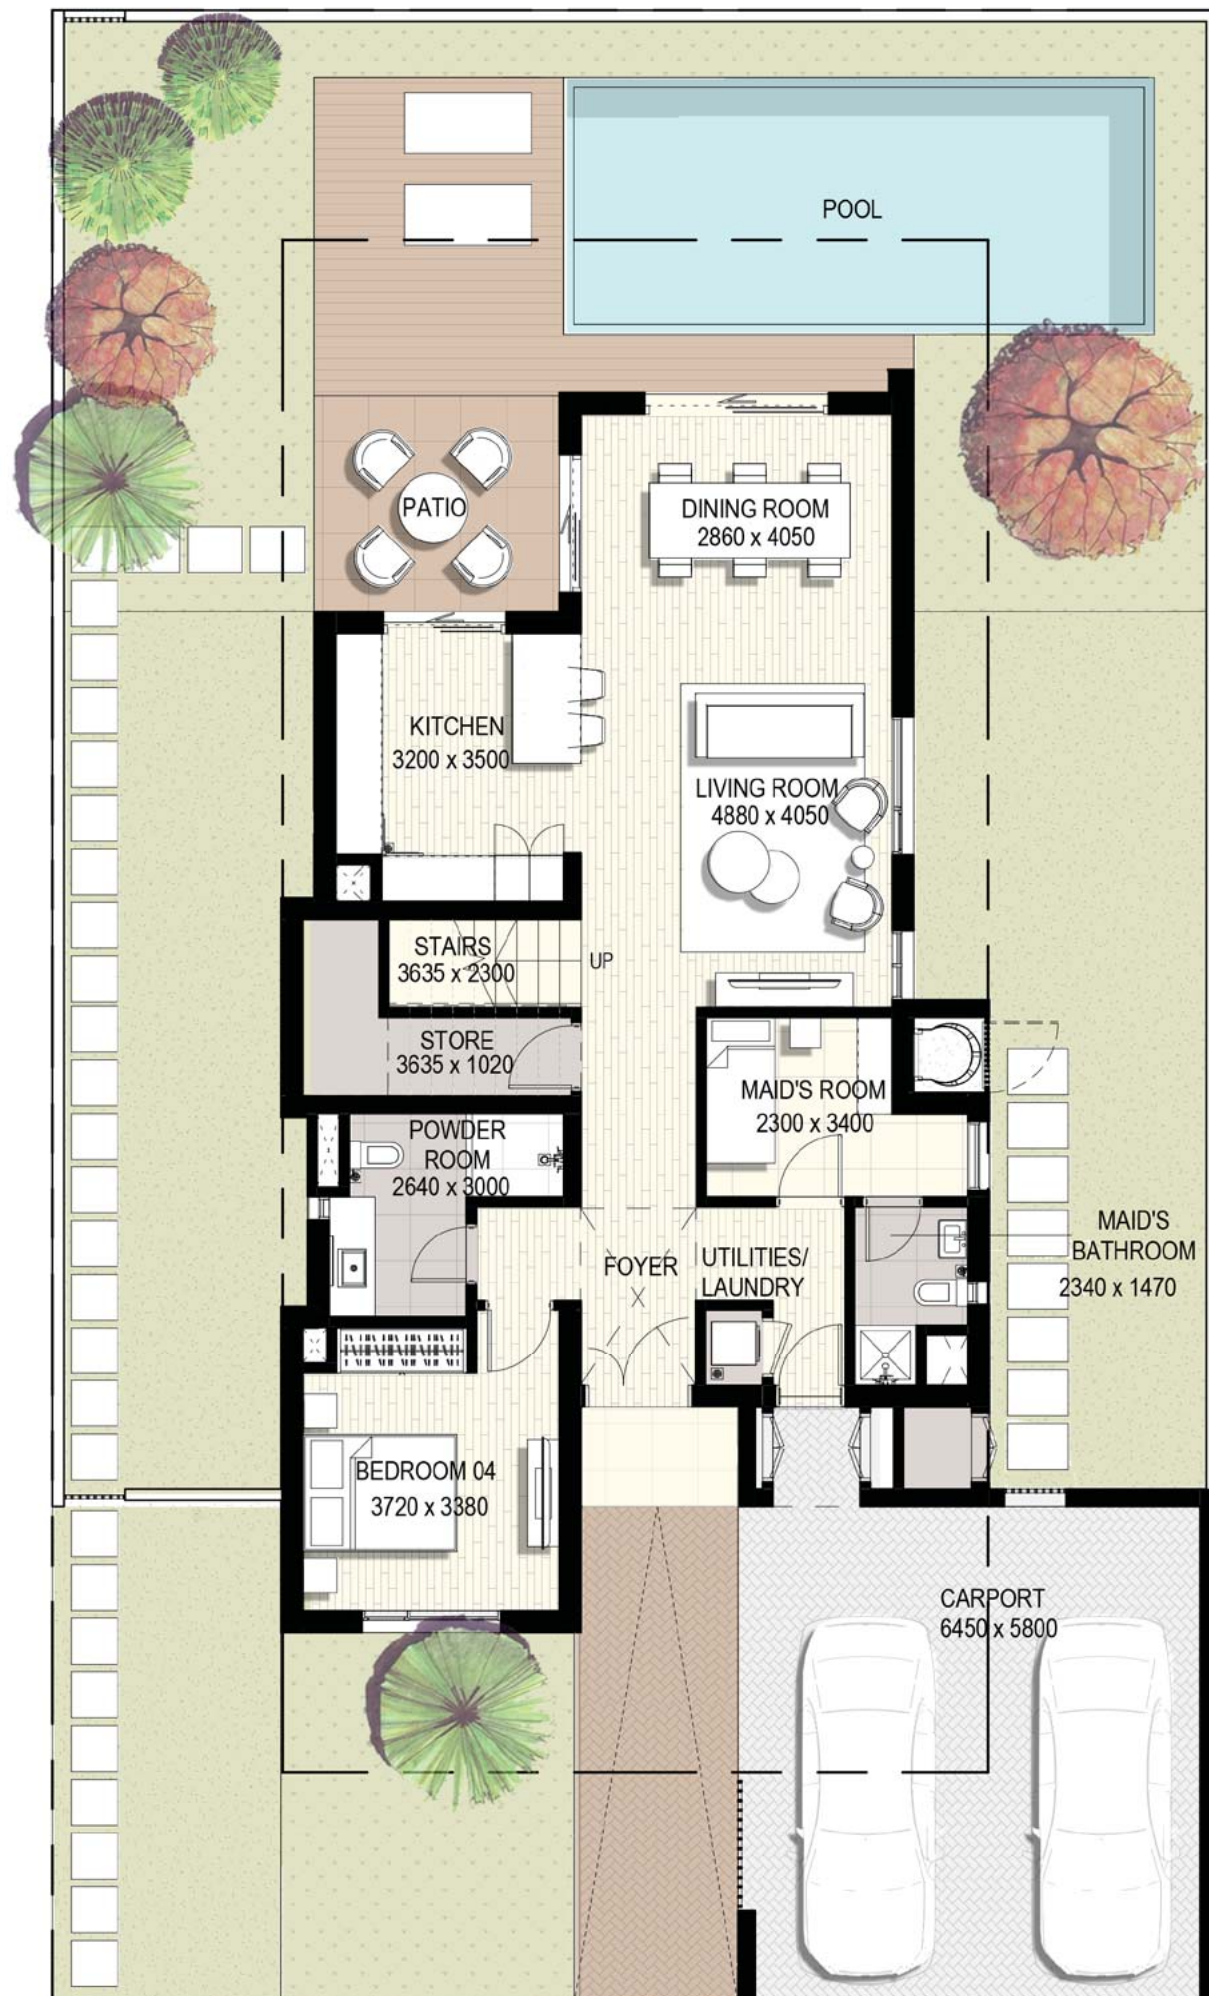

# GOLF LINKS

EMAAR SOUTH

LOCATED ALONGSIDE  
18-HOLE GOLF COURSE

# FLOOR PLANS

EMAAR SOUTH

Ground Floor

First Floor

Villa 2

No of Bedrooms: 4

Total built up area : **274.35 m2 2,953 ft2**

Ground Floor

First Floor

Villa 3

No of Bedrooms: 4

Total Built-up Area: **274.71** m<sup>2</sup>

**2 956.95** ft<sup>2</sup>

Ground Floor

First Floor

Villa 4

No of Bedrooms: 3

Total Built-up Area: **260.48** m<sup>2</sup>

**2 803.78** ft<sup>2</sup>