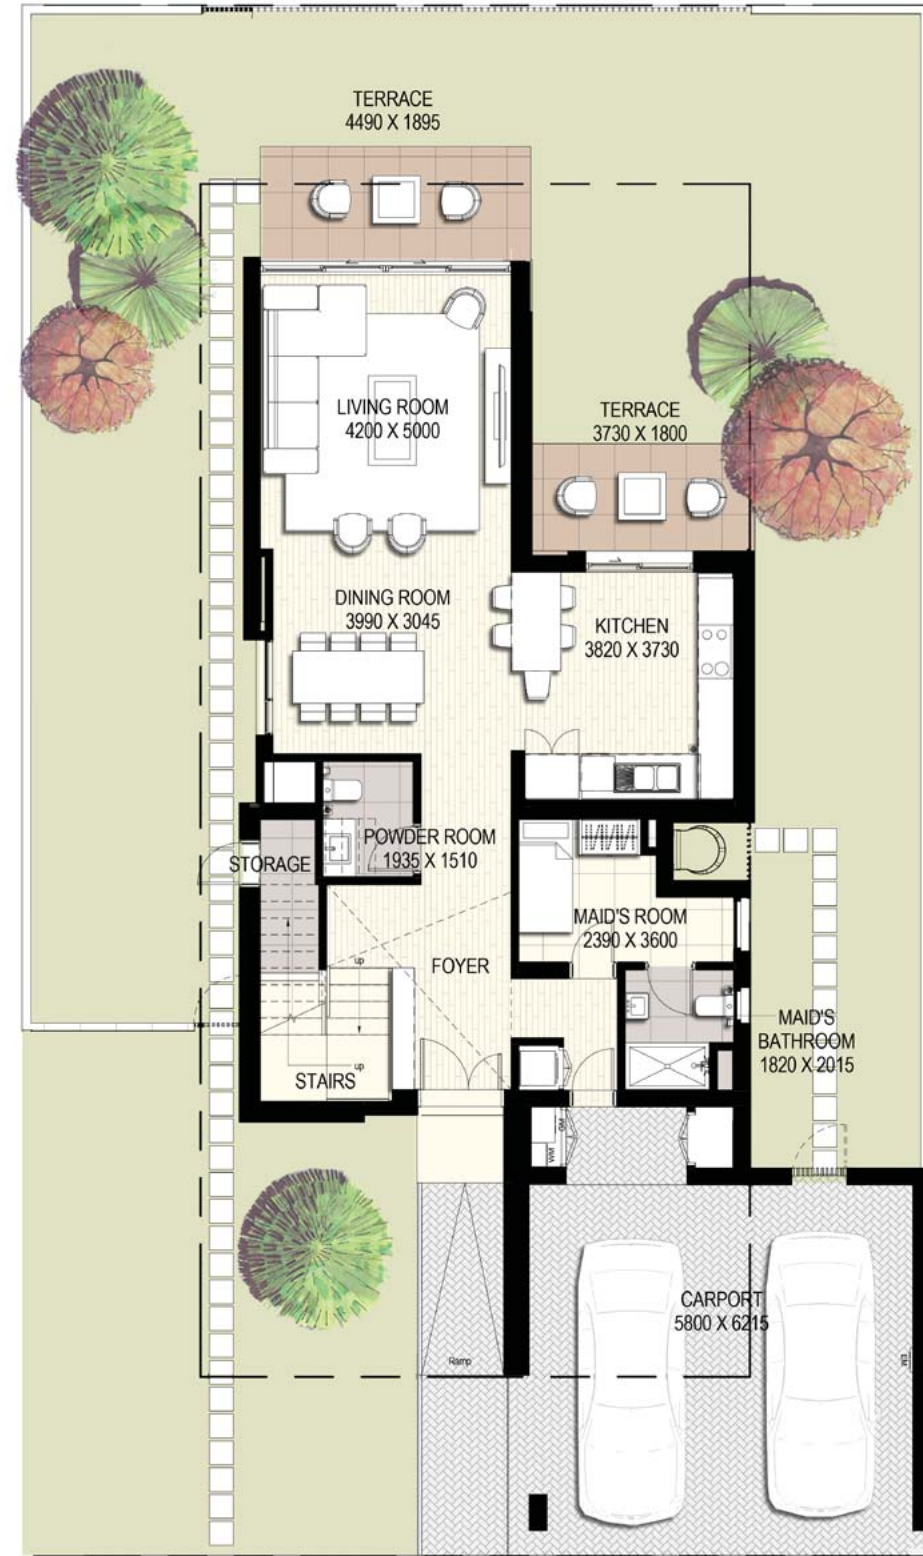

# FLOOR PLANS

EMAAR SOUTH

Ground Floor

First Floor

Villa 2

No of Bedrooms: 4

Total built up area : **274.35 m2 2,953 ft2**

Ground Floor

First Floor

Villa 3

No of Bedrooms: 4

Total Built-up Area: **274.71** m<sup>2</sup>

**2 956.95** ft<sup>2</sup>

Ground Floor

First Floor

Villa 4

No of Bedrooms: 3

Total Built-up Area: **260.48** m<sup>2</sup>

**2 803.78** ft<sup>2</sup>