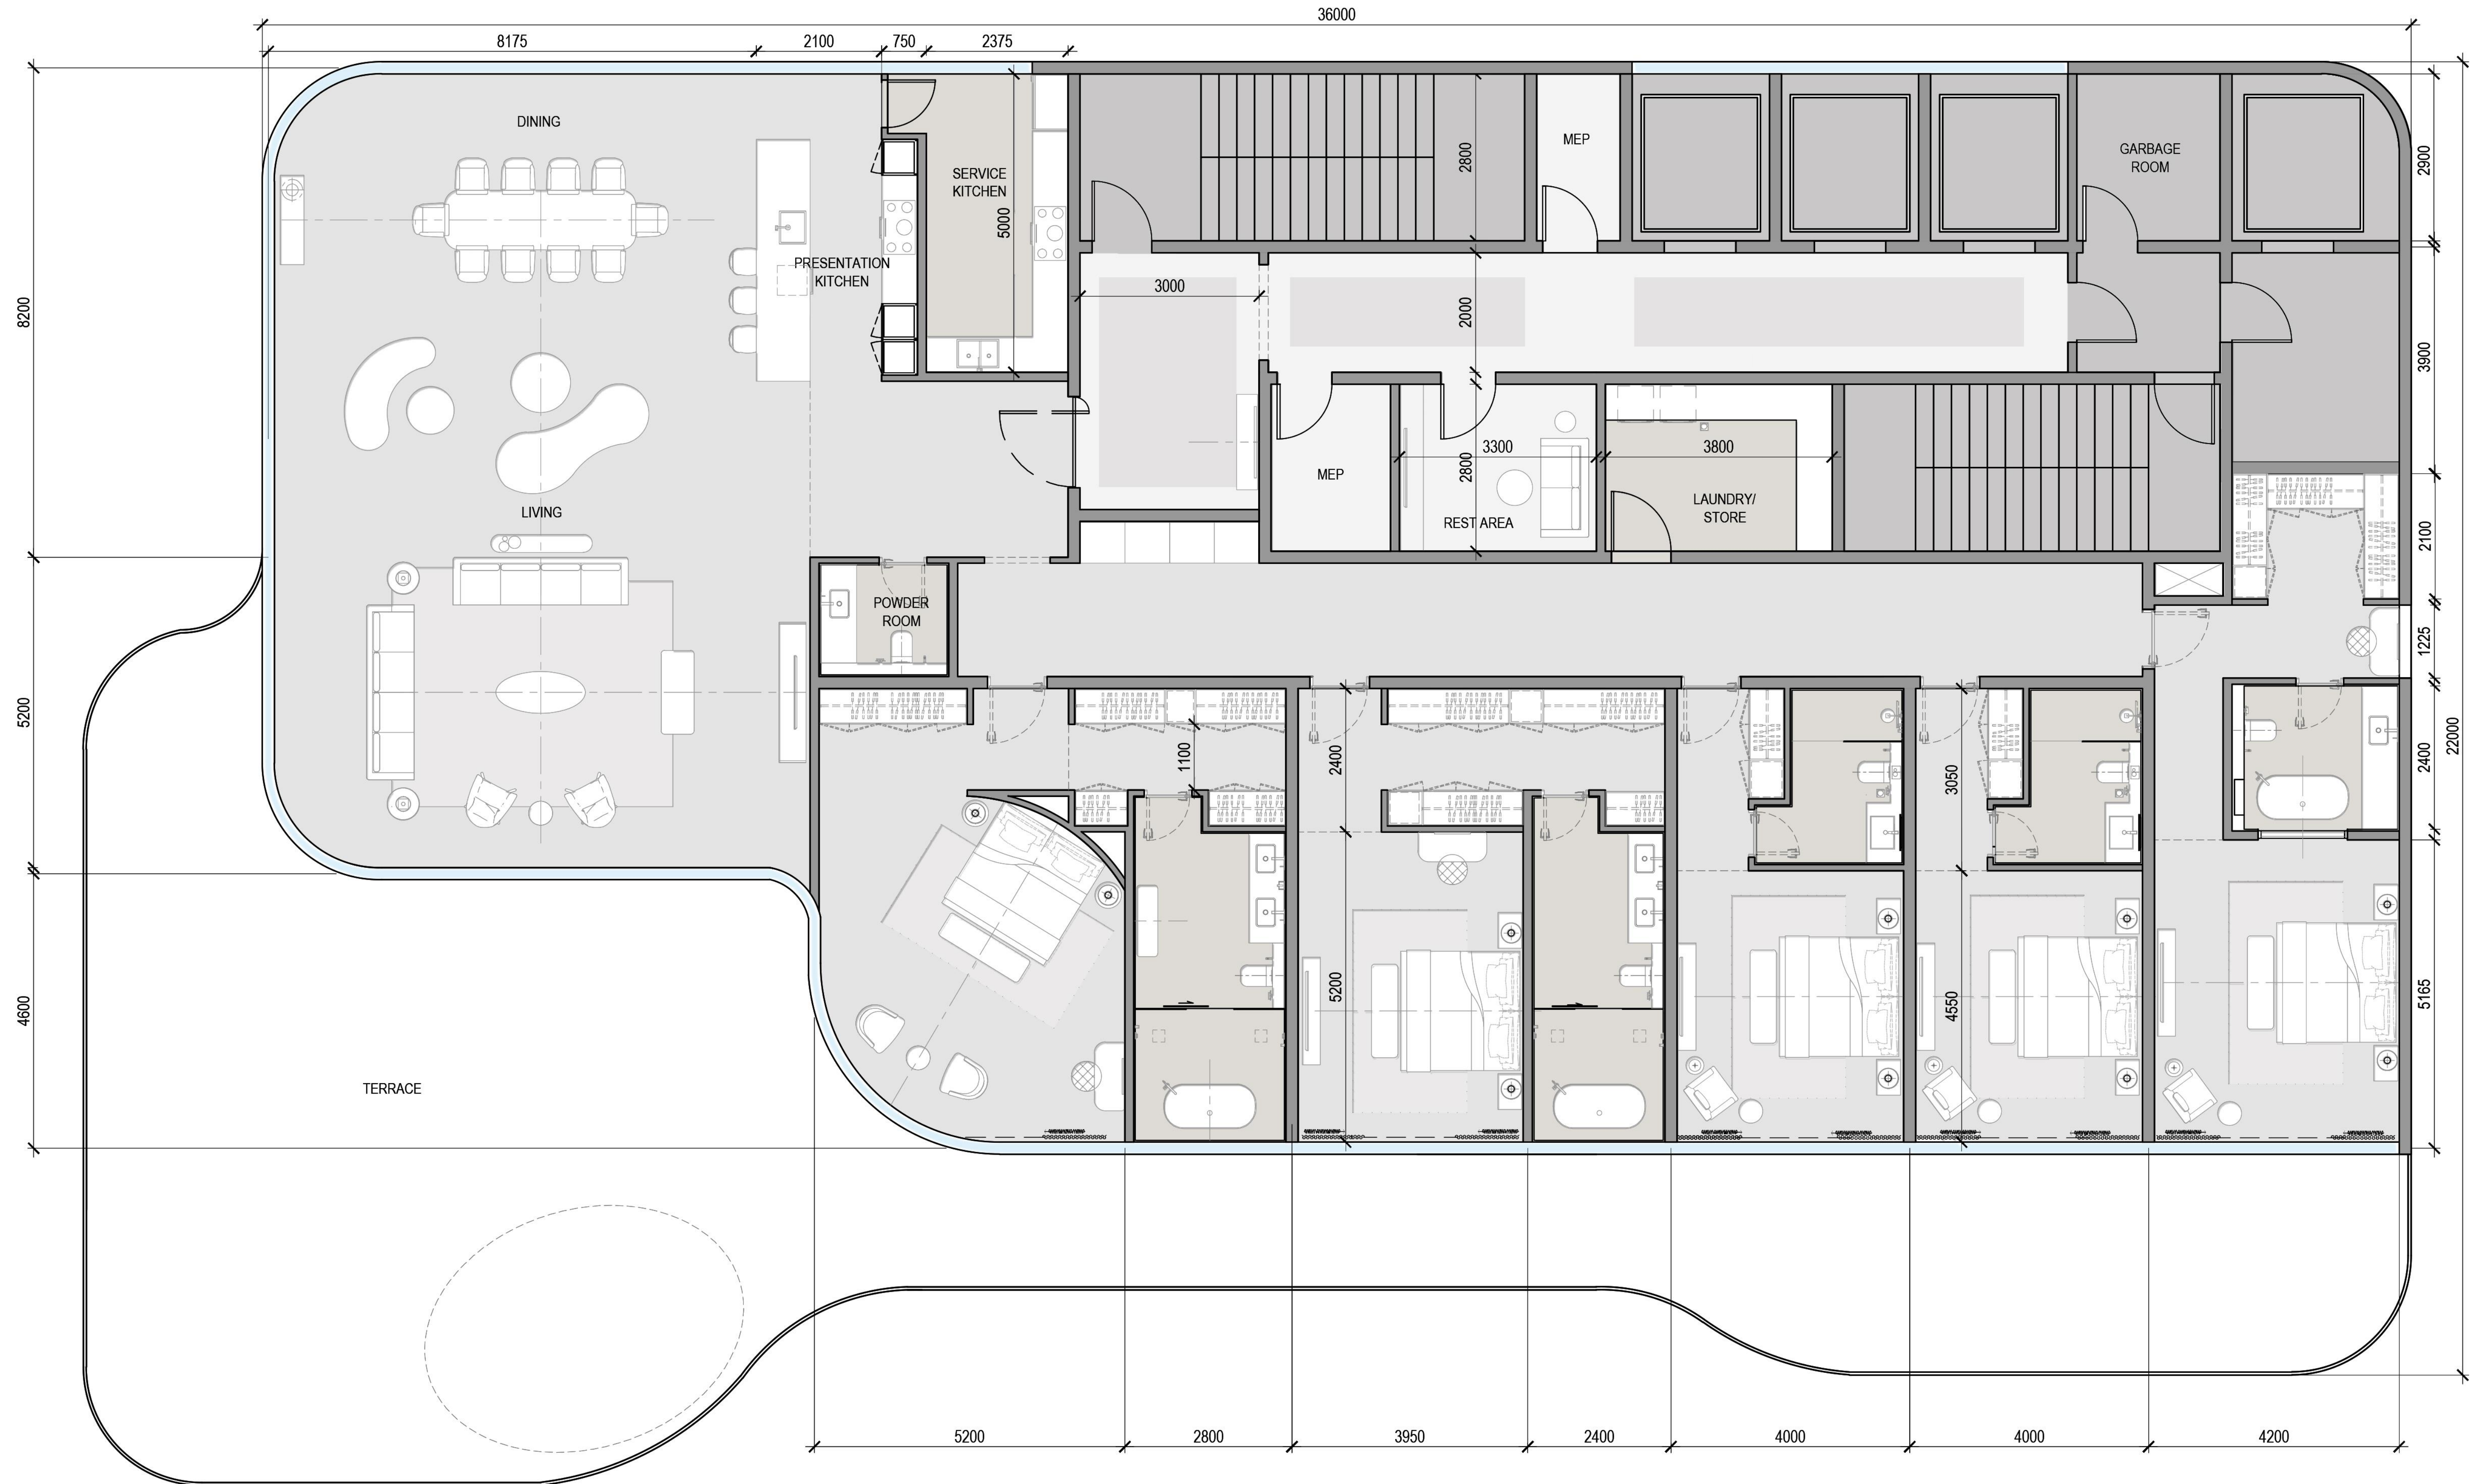

Five Luxe – New Tower

Five Luxe – New Tower Level 09 Floor Layout

4 Bedroom Apartment Area: 266 sqm
Terrace Area: 108 sqm

3 Bedroom Apartment Area: 212 sqm
Terrace Area: 53 sqm

Five Luxe – New Tower

Level 09 Floor Layout – 5 Bedroom Apartment

5 Bedroom Apartment Area: 428 sqm
Terrace Area: 207 sqm