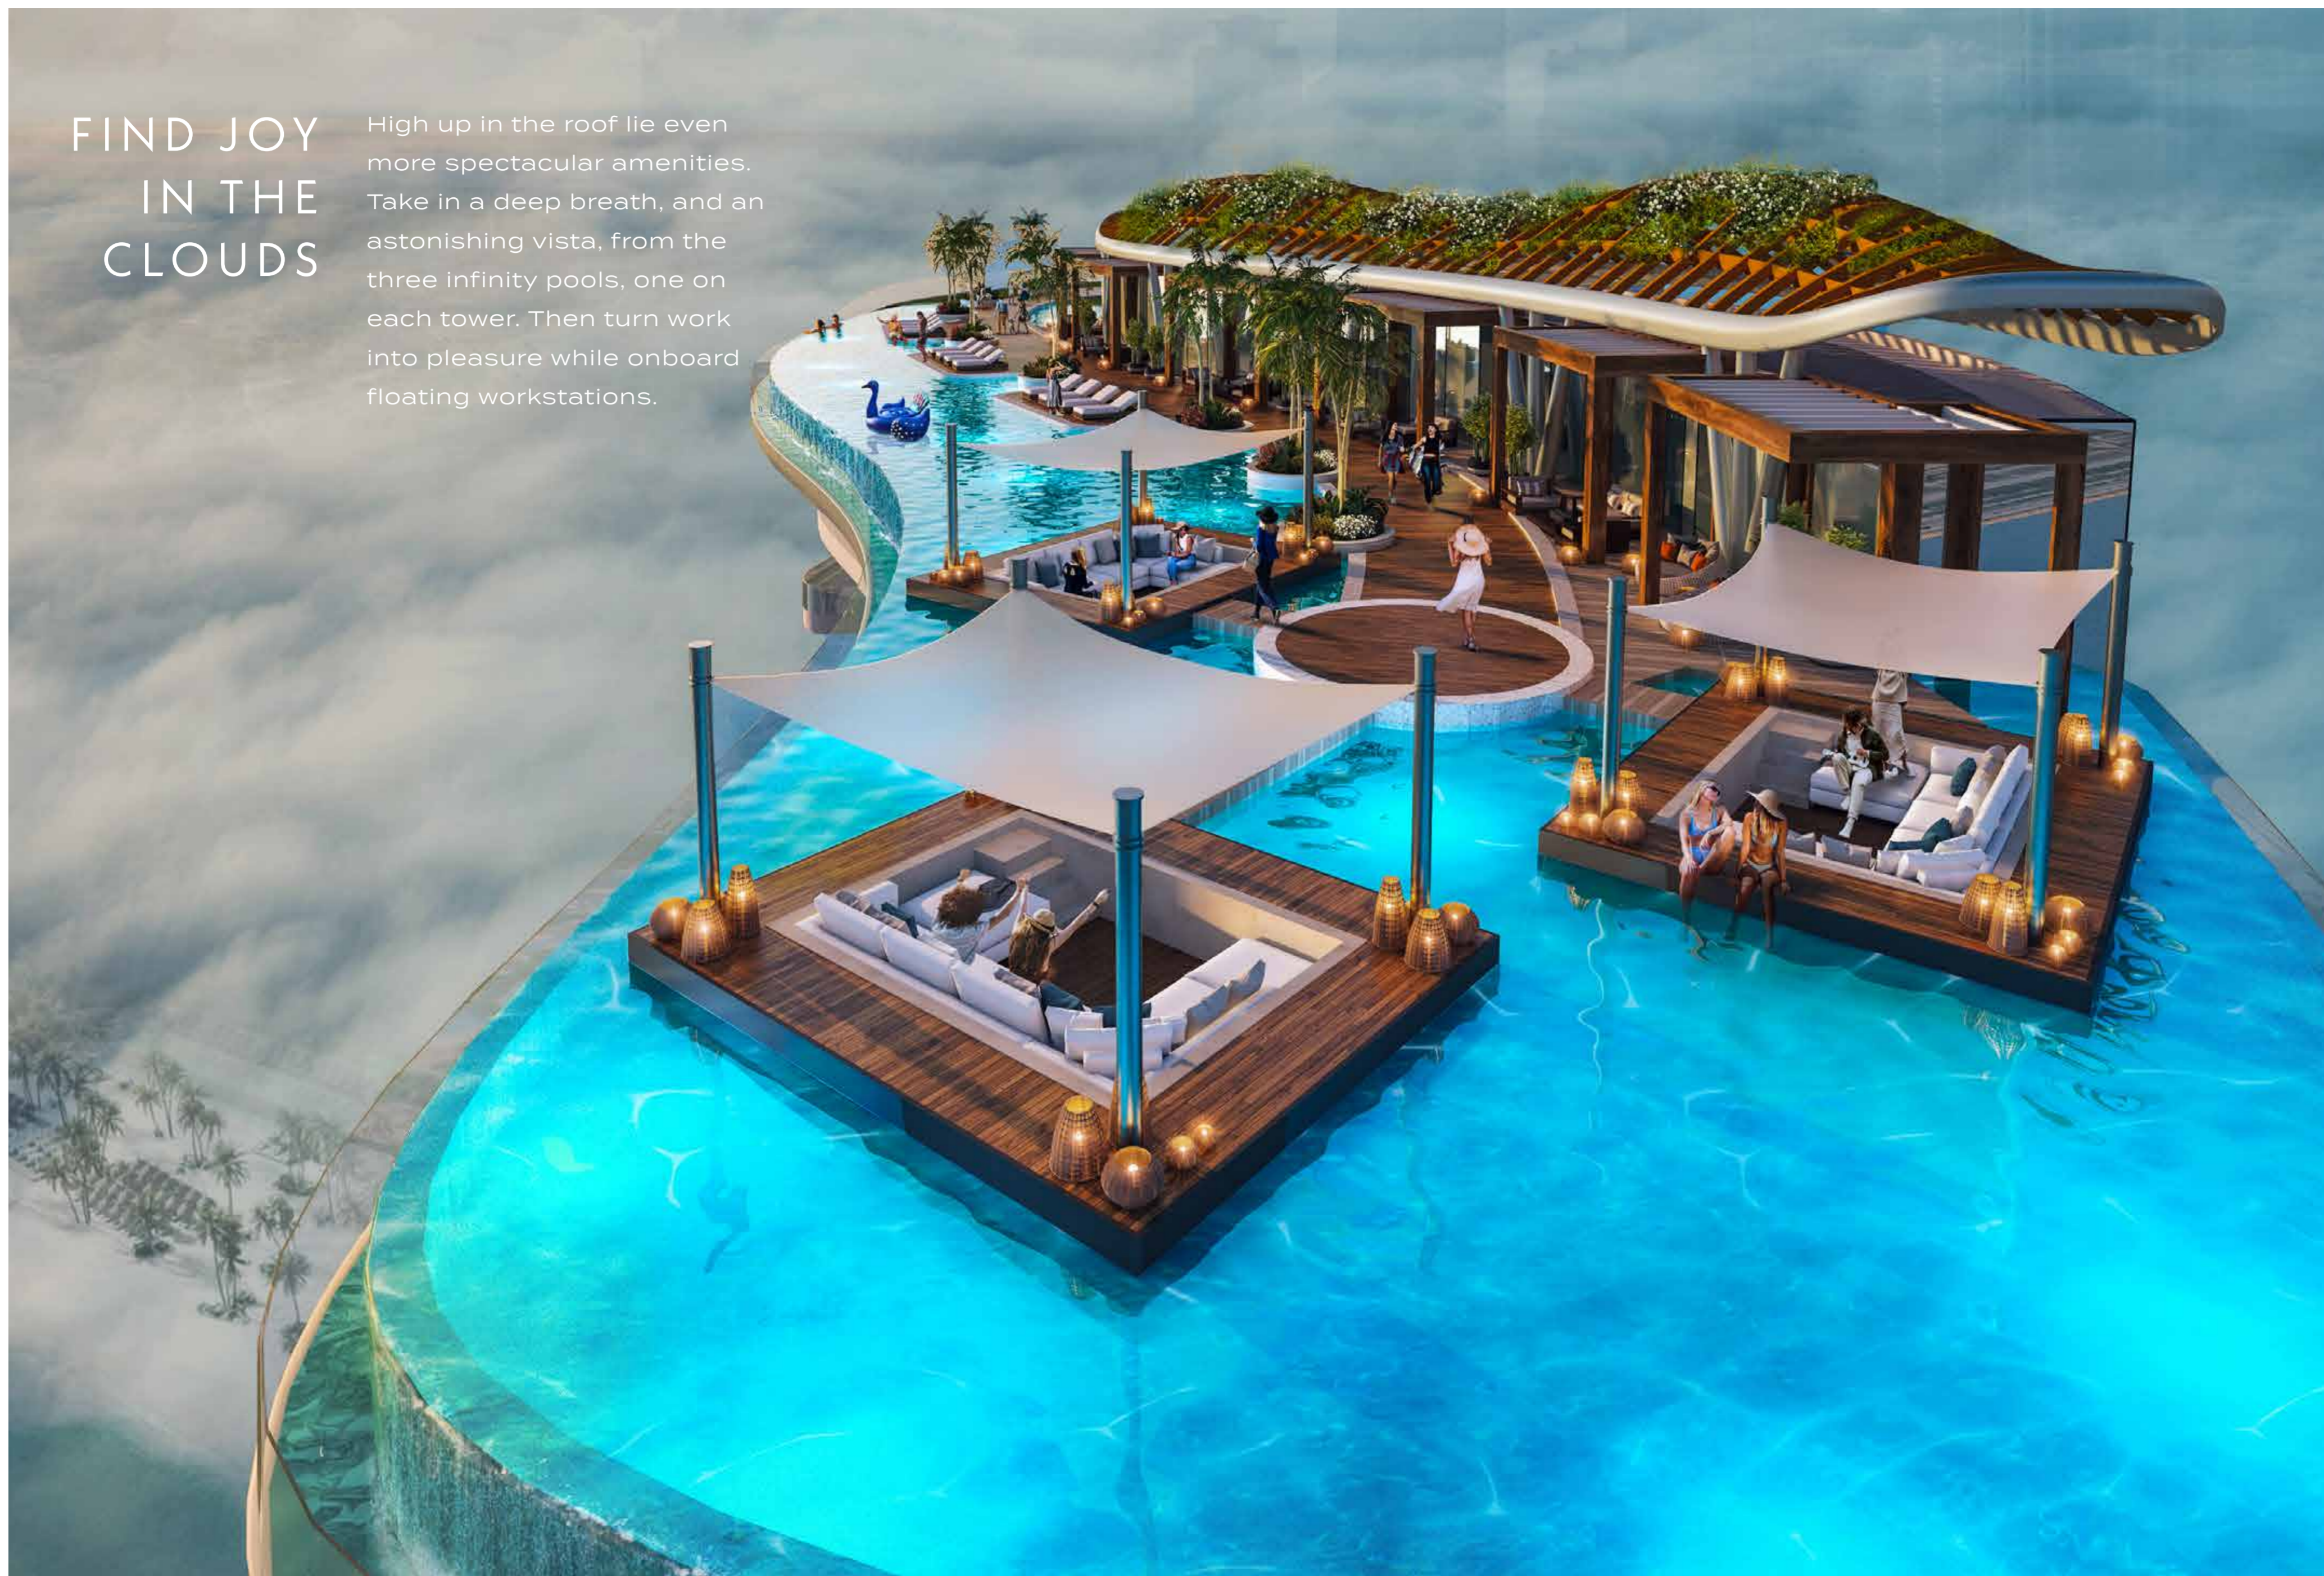

The sleek exteriors mimic the ocean's waves, and at the crest, is a Cavalli-inspired bridge that coils around the towers like a sea serpent.

An aerial view of a luxury resort. The main feature is a large, winding infinity pool with a white, wave-like architectural structure along its edge. The pool is surrounded by wooden decks with lounge chairs and palm trees. To the right, a private beach with white sand meets the turquoise ocean. The sky is blue with scattered clouds, and several palm trees are visible on the left side of the frame.

FIND JOY IN THE CLOUDS

High up in the roof lie even more spectacular amenities. Take in a deep breath, and an astonishing vista, from the three infinity pools, one on each tower. Then turn work into pleasure while onboard floating workstations.

JAMAC BY CAVALLI

CAMAC BAY BY CAVALLI

MARITIME PLEASURES, EXPLORED

The song of the sea is like a mermaid's call. Unmistakable, and inescapable. Dance to its tune at some of the many amenities on the Podium Level. Pirouette through an elegantly crafted water maze. Dive into a luxury snorkeling experience in search of Cavalli treasures. Find your balance atop a surfboard at the wave pool. Or simply relax on a hammock, suspended above an infinity pool, as a smart tray brings you a beverage of your choice whenever you desire.

And then there's the crowning glory of DAMAC Bay by Cavalli... an enormous water fountain in the central tower that is synced to the opera performances, putting on a stunning show visible from miles away.