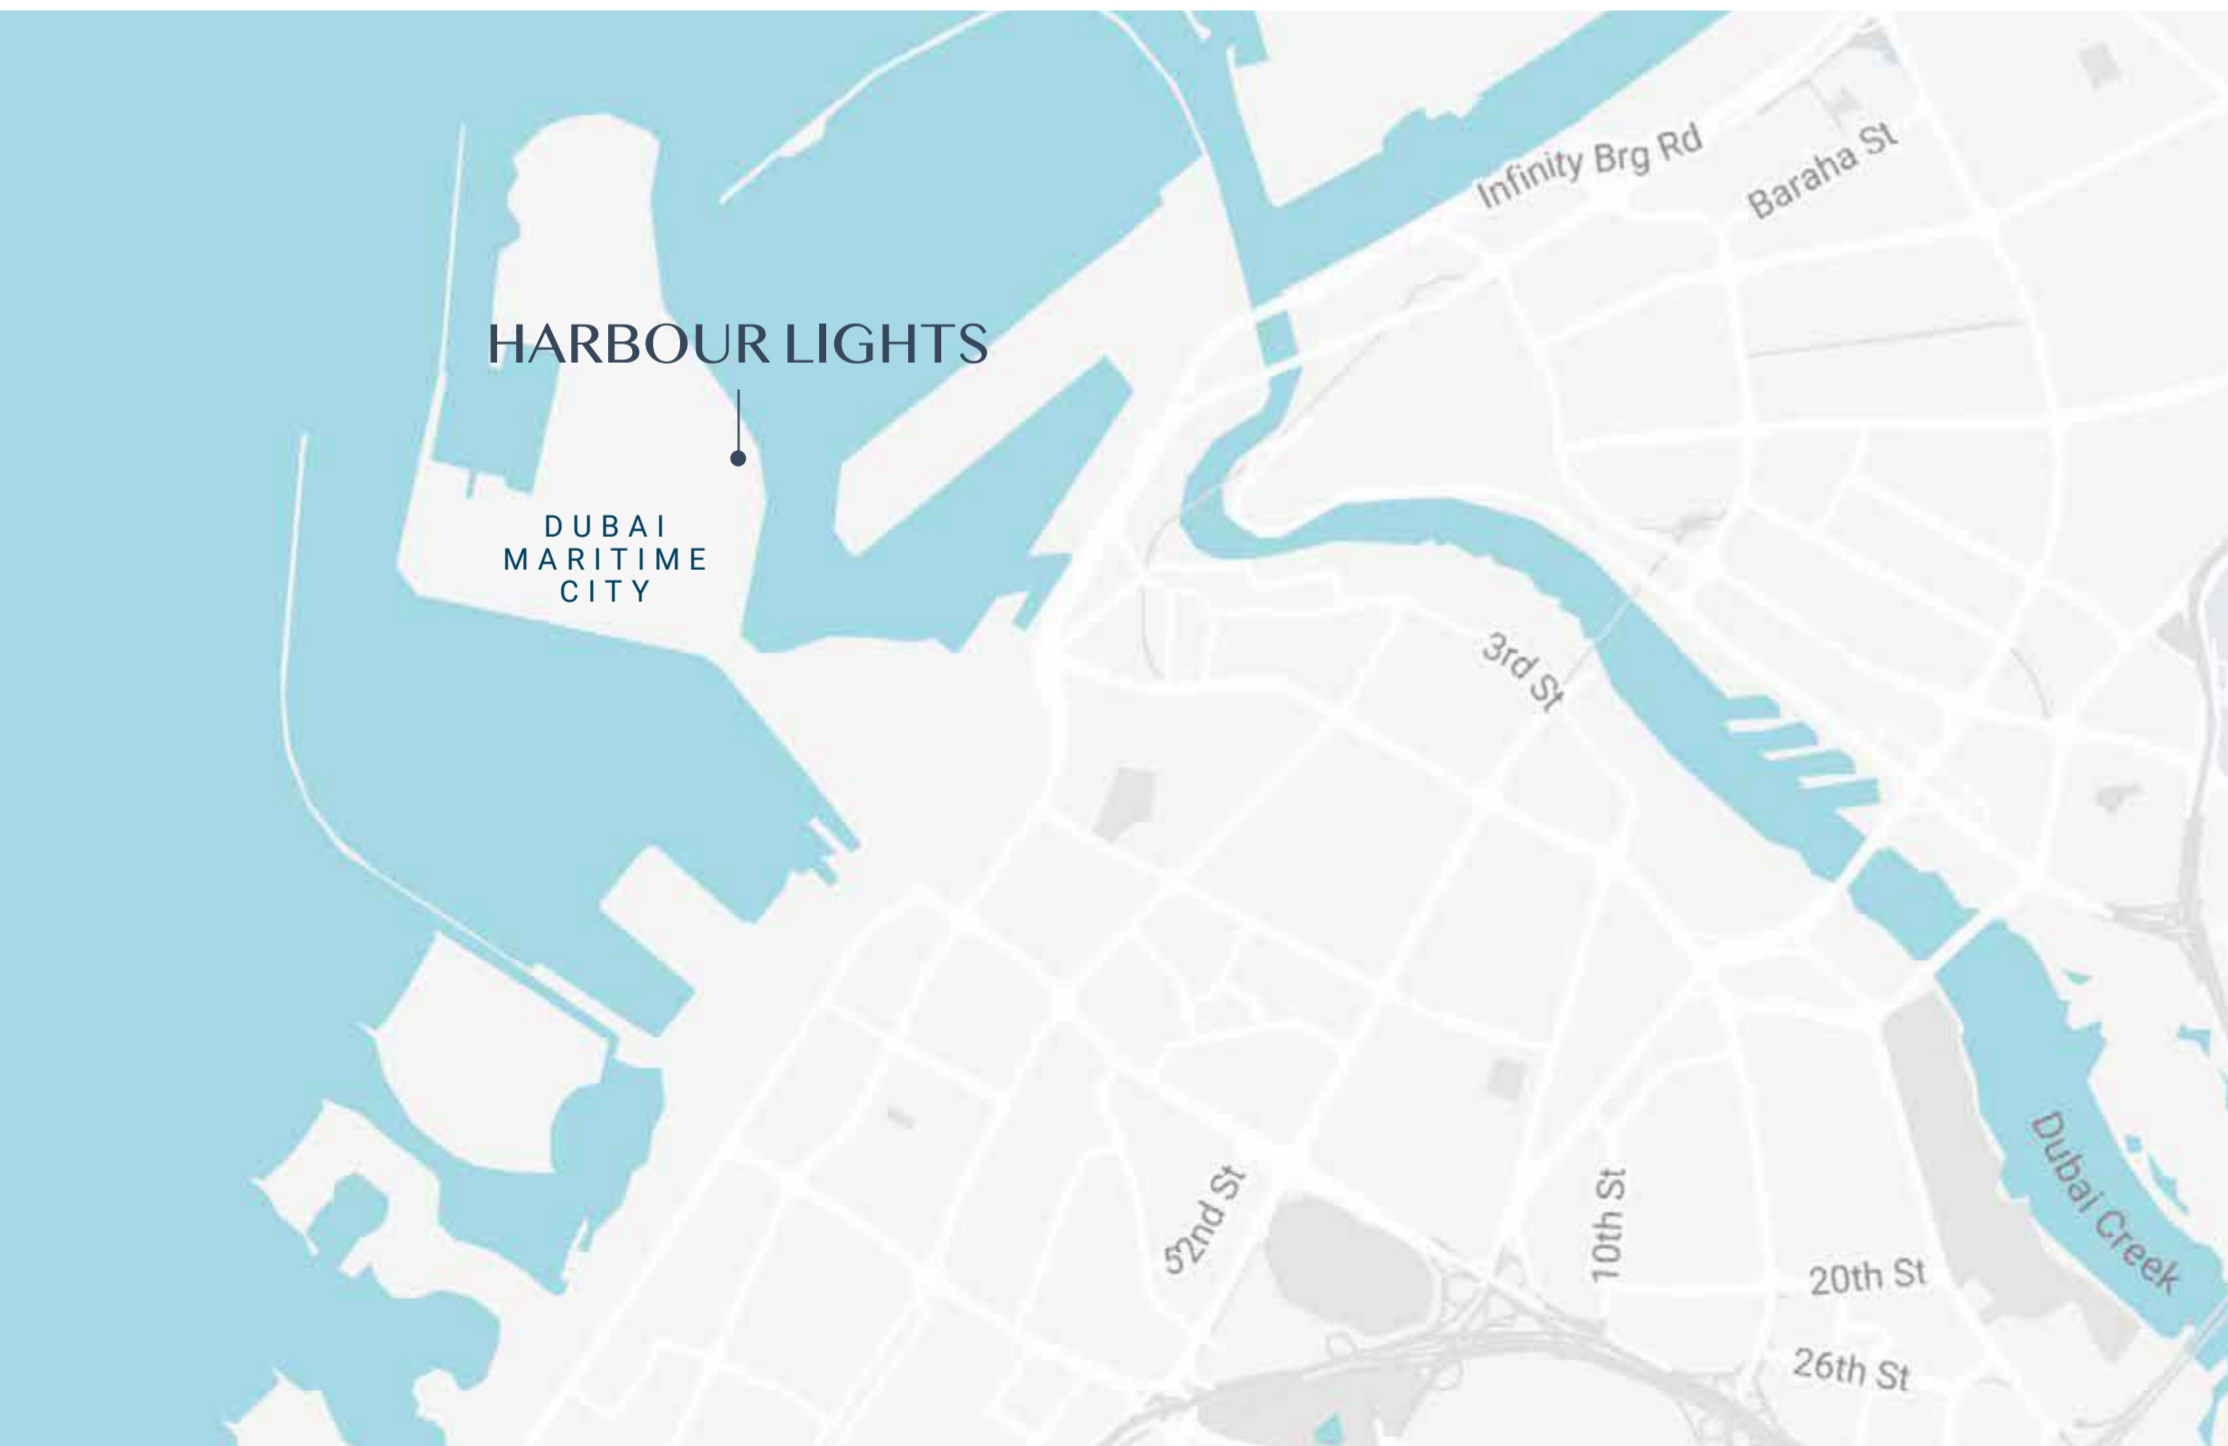

**WELCOME TO THE GLAMOUR
OF HARBOUR LIGHTS**

Inspired by waves, wonder and a love for the sea, this stunning, 52-storey, maritime-inspired collection of residential apartments is a waterfront dream come true.

SECLUDED
FROM AND
CENTRAL TO
THE WORLD

A COMMERCE & TRADE HUB

Strategically located between Port Rashid and Dubai's Drydocks World, Dubai Maritime City capitalises on its strengths, bringing together the entire maritime industry and offering residents a dynamic, urban lifestyle.

مدينة دبي الملاحية
Dubai Maritime City

HARBOUR LIGHTS

de GRISOGONO

DUBAI MARITIME
CITY

DAMAC

SEAFRONT
LIVING
IS RISING

A UNIQUE FLOATING POOL IN THE SEA

Nestled away in the vast expanse of the deep blue, take the plunge into Harbor Lights' floating pool. Whether it's swimming lengths or perfecting your tan, you can now do so surrounded by the abundance of nature's most magnificent wonder.