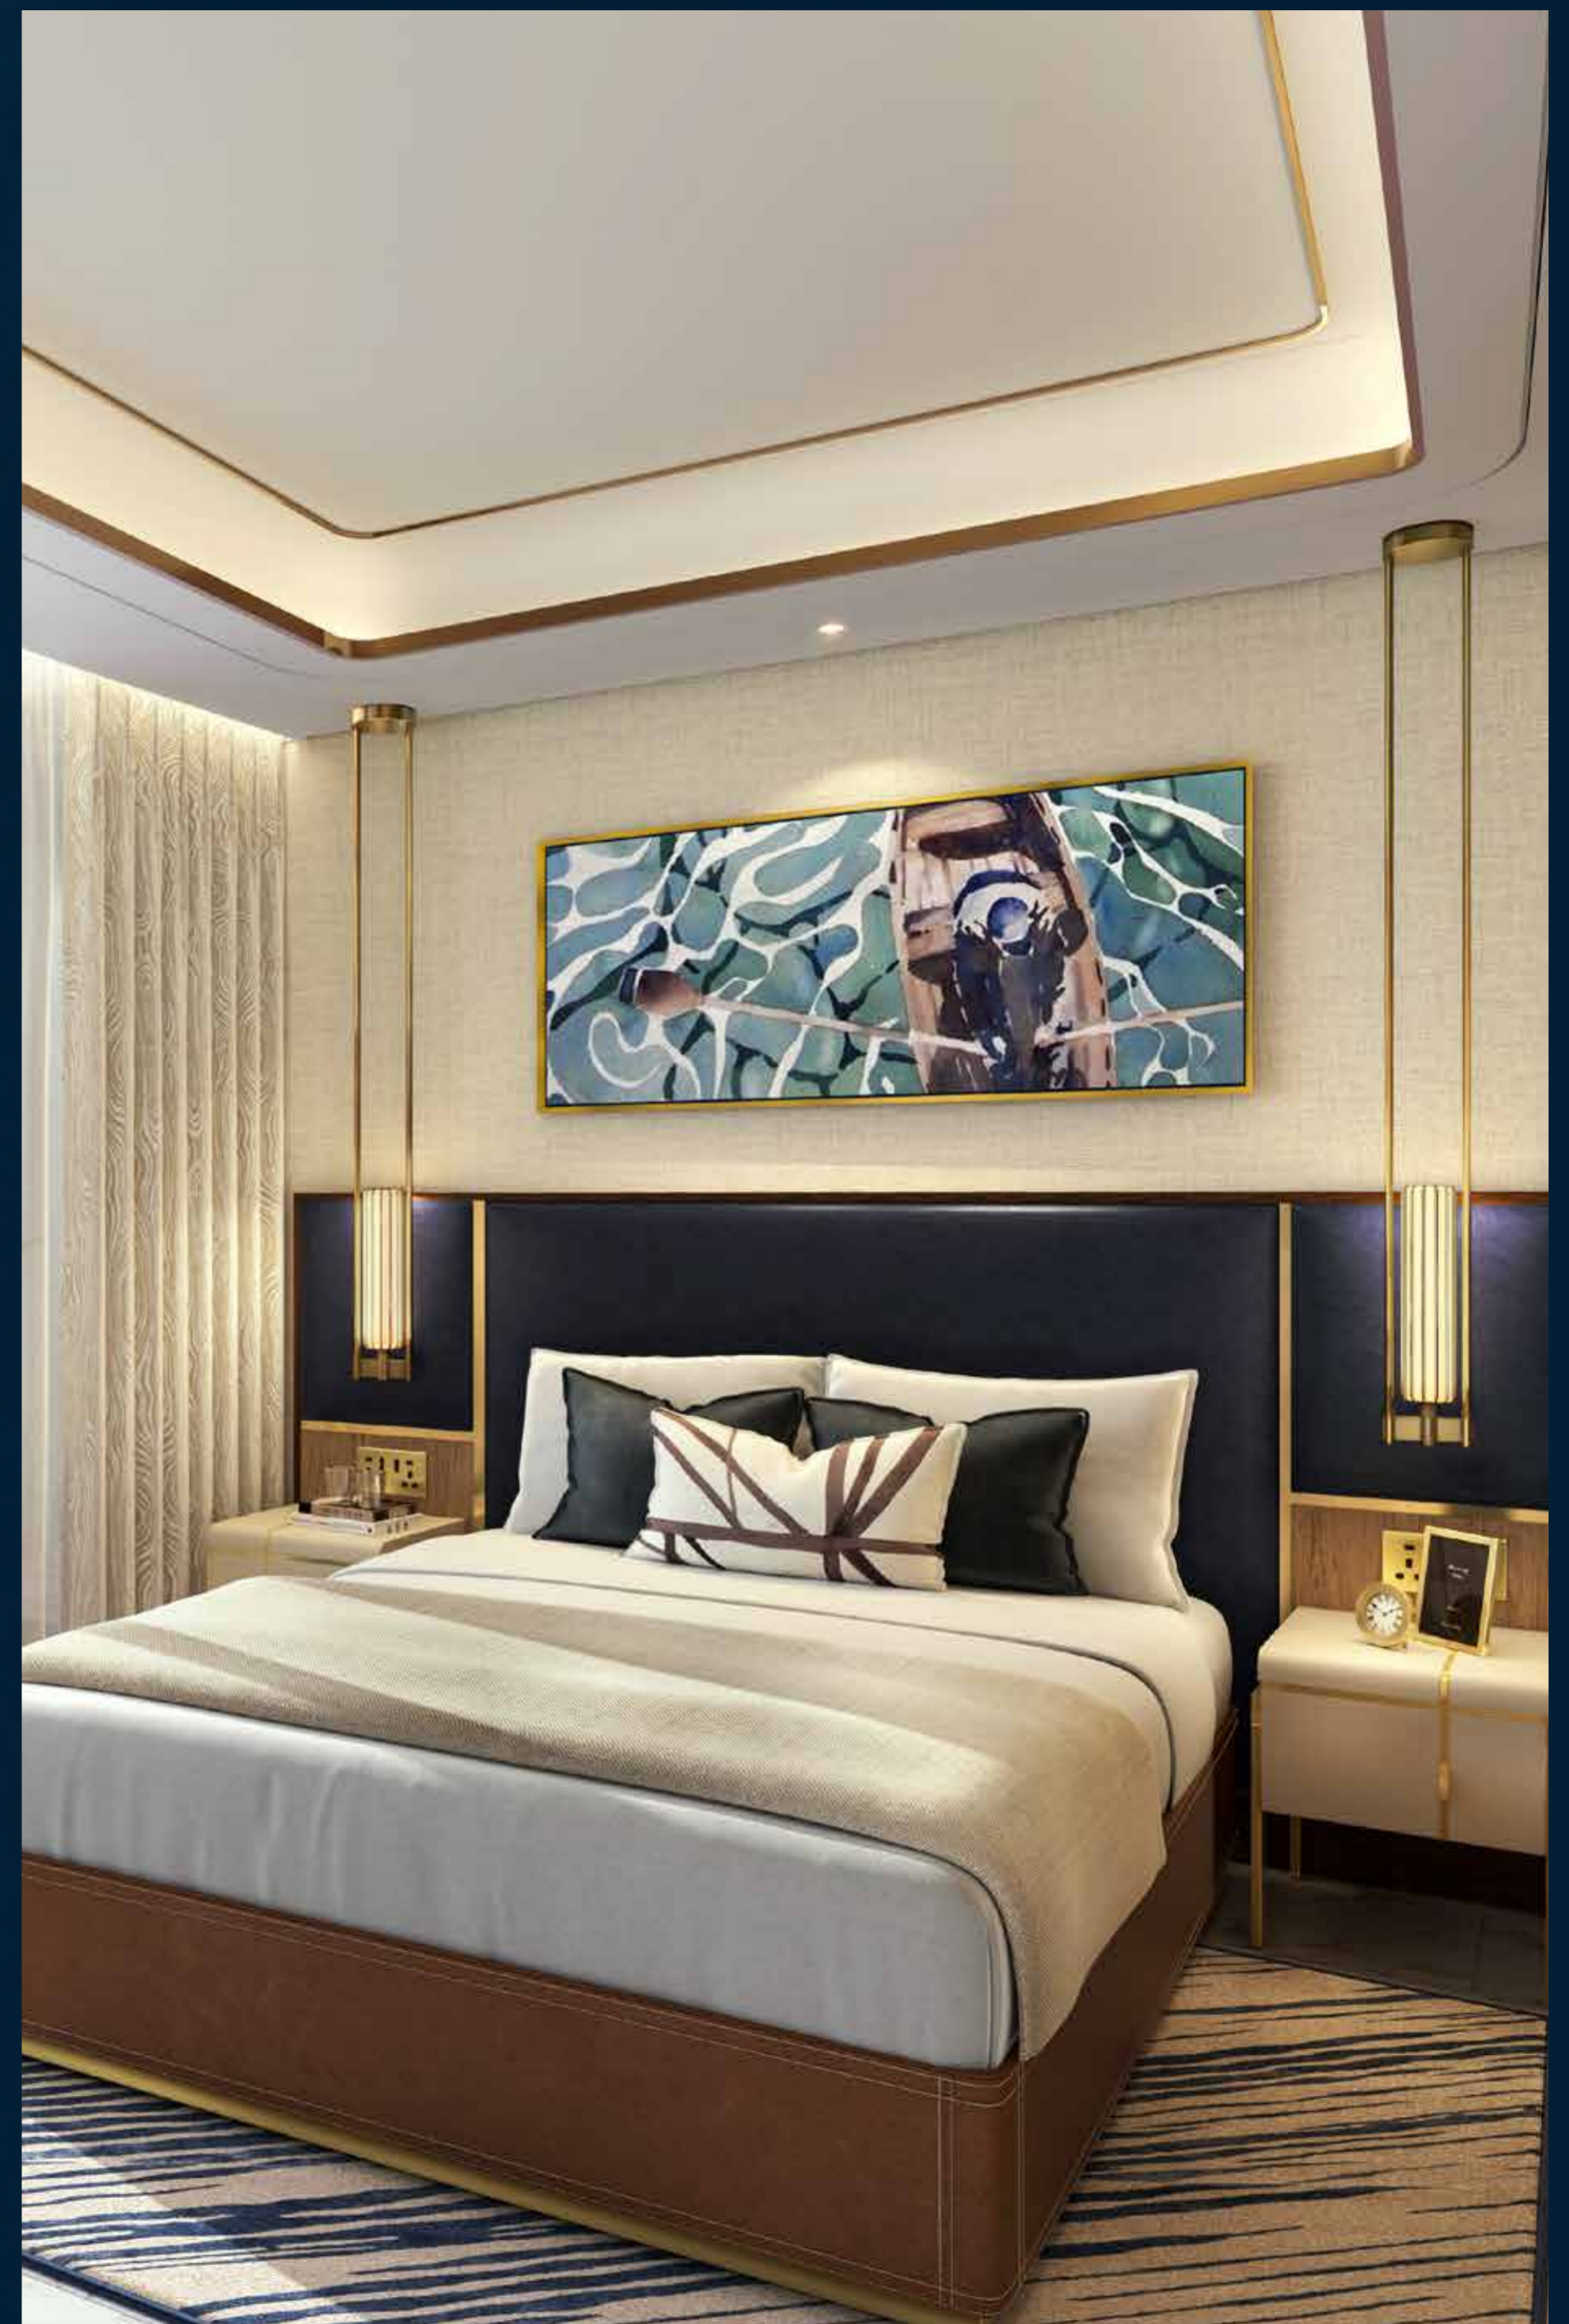

de GRISOGONO
GENEVE

FLOAT IN ULTRA-LUXURY

Sleek white and gold features line the ceilings and walls, while the large windows let in lavish amounts of sunlight, letting you enjoy the stunning sea views.

AN UNPARALLELED SEASIDE LIFESTYLE