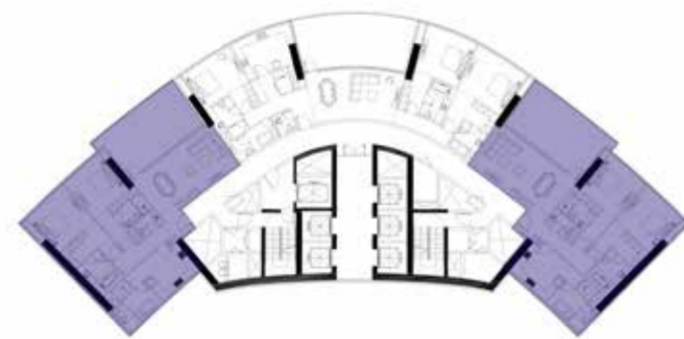

DAMMA C

SEASIDE
LIVING
REDEFINED

UNIT LAYOUTS

1-BEDROOM
TYPE 1

1-BEDROOM
TYPE 2

FLOORS: 1, 2, 3, 4, 5, 6, 7, 8, 9, 10,
11, 12, 13, 14, 15, 16, 17

FLOORS: 18, 19, 20, 21, 22, 23

FLOORS: 1, 2, 3, 4, 5, 6, 7, 8, 9, 10, 11,
12, 13, 14, 15, 16, 17

FLOORS: 18, 19, 20, 21, 22, 23

2-BEDROOM LUXURY
TYPE 1

2-BEDROOM
TYPE 1

FLOORS: 51

FLOORS: 18, 19, 20, 21, 22, 23

FLOORS: 25, 26, 27, 28, 29, 30, 31, 32, 33,
34, 35, 36, 37, 38, 39, 40, 41, 42, 43, 44,
45, 46, 47, 48, 49, 50

2-BEDROOM
TYPE 2

3-BEDROOM LUXURY
TYPE 1

FLOORS: 25, 26, 27, 28, 29, 30, 31, 32, 33,
34, 35, 36, 37, 38, 39, 40, 41, 42, 43, 44,
45, 46, 47, 48, 49, 50

FLOORS: 51

3-BEDROOM
TYPE 1

3-BEDROOM
TYPE 2

FLOORS: 1, 2, 3, 4, 5, 6, 7, 8, 9, 10,
11, 12, 13, 14, 15, 16, 17