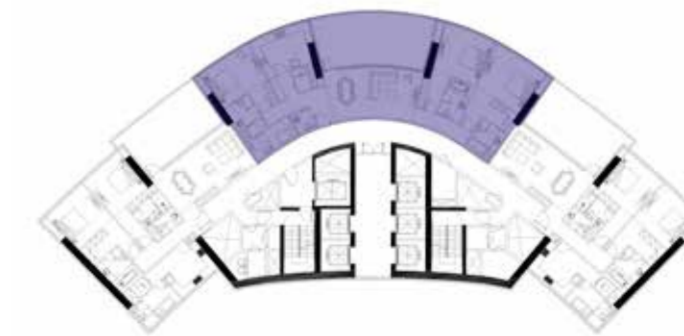

DAMMA C

SEASIDE
LIVING
REDEFINED

UNIT LAYOUTS

1-BEDROOM
TYPE 1

1-BEDROOM
TYPE 2

FLOORS: 1, 2, 3, 4, 5, 6, 7, 8, 9, 10,
11, 12, 13, 14, 15, 16, 17

FLOORS: 18, 19, 20, 21, 22, 23

FLOORS: 1, 2, 3, 4, 5, 6, 7, 8, 9, 10, 11,
12, 13, 14, 15, 16, 17

FLOORS: 18, 19, 20, 21, 22, 23

2-BEDROOM LUXURY
TYPE 1

2-BEDROOM
TYPE 1

FLOORS: 51

FLOORS: 18, 19, 20, 21, 22, 23

FLOORS: 25, 26, 27, 28, 29, 30, 31, 32, 33,
34, 35, 36, 37, 38, 39, 40, 41, 42, 43, 44,
45, 46, 47, 48, 49, 50

2-BEDROOM
TYPE 2

3-BEDROOM LUXURY
TYPE 1

FLOORS: 25, 26, 27, 28, 29, 30, 31, 32, 33,
34, 35, 36, 37, 38, 39, 40, 41, 42, 43, 44,
45, 46, 47, 48, 49, 50

FLOORS: 51

3-BEDROOM
TYPE 1

3-BEDROOM
TYPE 2

FLOORS: 1, 2, 3, 4, 5, 6, 7, 8, 9, 10,
11, 12, 13, 14, 15, 16, 17

FLOORS: 25, 26, 27, 28, 29, 30, 31, 32, 33, 34, 35, 36,
37, 38, 39, 40, 41, 42, 43, 44, 45, 46, 47, 48, 49, 50

DAMAC