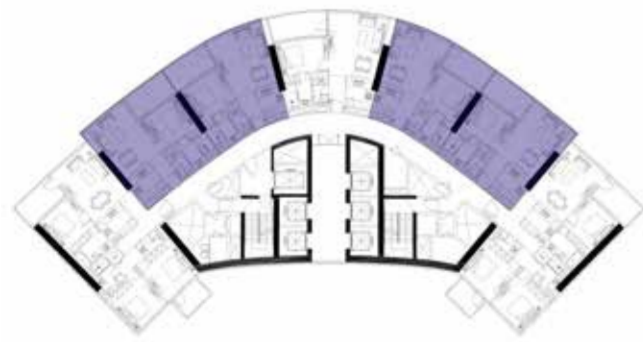

DAMMA C

SEASIDE
LIVING
REDEFINED

UNIT LAYOUTS

1-BEDROOM
TYPE 1

1-BEDROOM
TYPE 2

FLOORS: 1, 2, 3, 4, 5, 6, 7, 8, 9, 10,
11, 12, 13, 14, 15, 16, 17

FLOORS: 18, 19, 20, 21, 22, 23

FLOORS: 1, 2, 3, 4, 5, 6, 7, 8, 9, 10, 11,
12, 13, 14, 15, 16, 17

FLOORS: 18, 19, 20, 21, 22, 23

2-BEDROOM LUXURY
TYPE 1

2-BEDROOM
TYPE 1

FLOORS: 51

FLOORS: 18, 19, 20, 21, 22, 23

FLOORS: 25, 26, 27, 28, 29, 30, 31, 32, 33,
34, 35, 36, 37, 38, 39, 40, 41, 42, 43, 44,
45, 46, 47, 48, 49, 50

2-BEDROOM
TYPE 2

3-BEDROOM LUXURY
TYPE 1

FLOORS: 25, 26, 27, 28, 29, 30, 31, 32, 33,
34, 35, 36, 37, 38, 39, 40, 41, 42, 43, 44,
45, 46, 47, 48, 49, 50

FLOORS: 51

3-BEDROOM
TYPE 1

3-BEDROOM
TYPE 2

FLOORS: 1, 2, 3, 4, 5, 6, 7, 8, 9, 10,
11, 12, 13, 14, 15, 16, 17