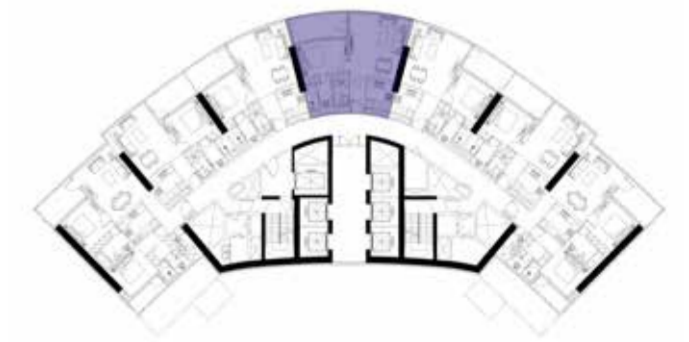

DAMMA C

SEASIDE
LIVING
REDEFINED

UNIT LAYOUTS

1-BEDROOM
TYPE 1

1-BEDROOM
TYPE 2

FLOORS: 1, 2, 3, 4, 5, 6, 7, 8, 9, 10,
11, 12, 13, 14, 15, 16, 17

FLOORS: 18, 19, 20, 21, 22, 23

FLOORS: 1, 2, 3, 4, 5, 6, 7, 8, 9, 10, 11,
12, 13, 14, 15, 16, 17

FLOORS: 18, 19, 20, 21, 22, 23

2-BEDROOM LUXURY
TYPE 1

2-BEDROOM
TYPE 1

FLOORS: 51

FLOORS: 18, 19, 20, 21, 22, 23

FLOORS: 25, 26, 27, 28, 29, 30, 31, 32, 33,
34, 35, 36, 37, 38, 39, 40, 41, 42, 43, 44,
45, 46, 47, 48, 49, 50

2-BEDROOM
TYPE 2

3-BEDROOM LUXURY
TYPE 1

FLOORS: 25, 26, 27, 28, 29, 30, 31, 32, 33,
34, 35, 36, 37, 38, 39, 40, 41, 42, 43, 44,
45, 46, 47, 48, 49, 50

FLOORS: 51

3-BEDROOM
TYPE 1

3-BEDROOM
TYPE 2

FLOORS: 1, 2, 3, 4, 5, 6, 7, 8, 9, 10,
11, 12, 13, 14, 15, 16, 17