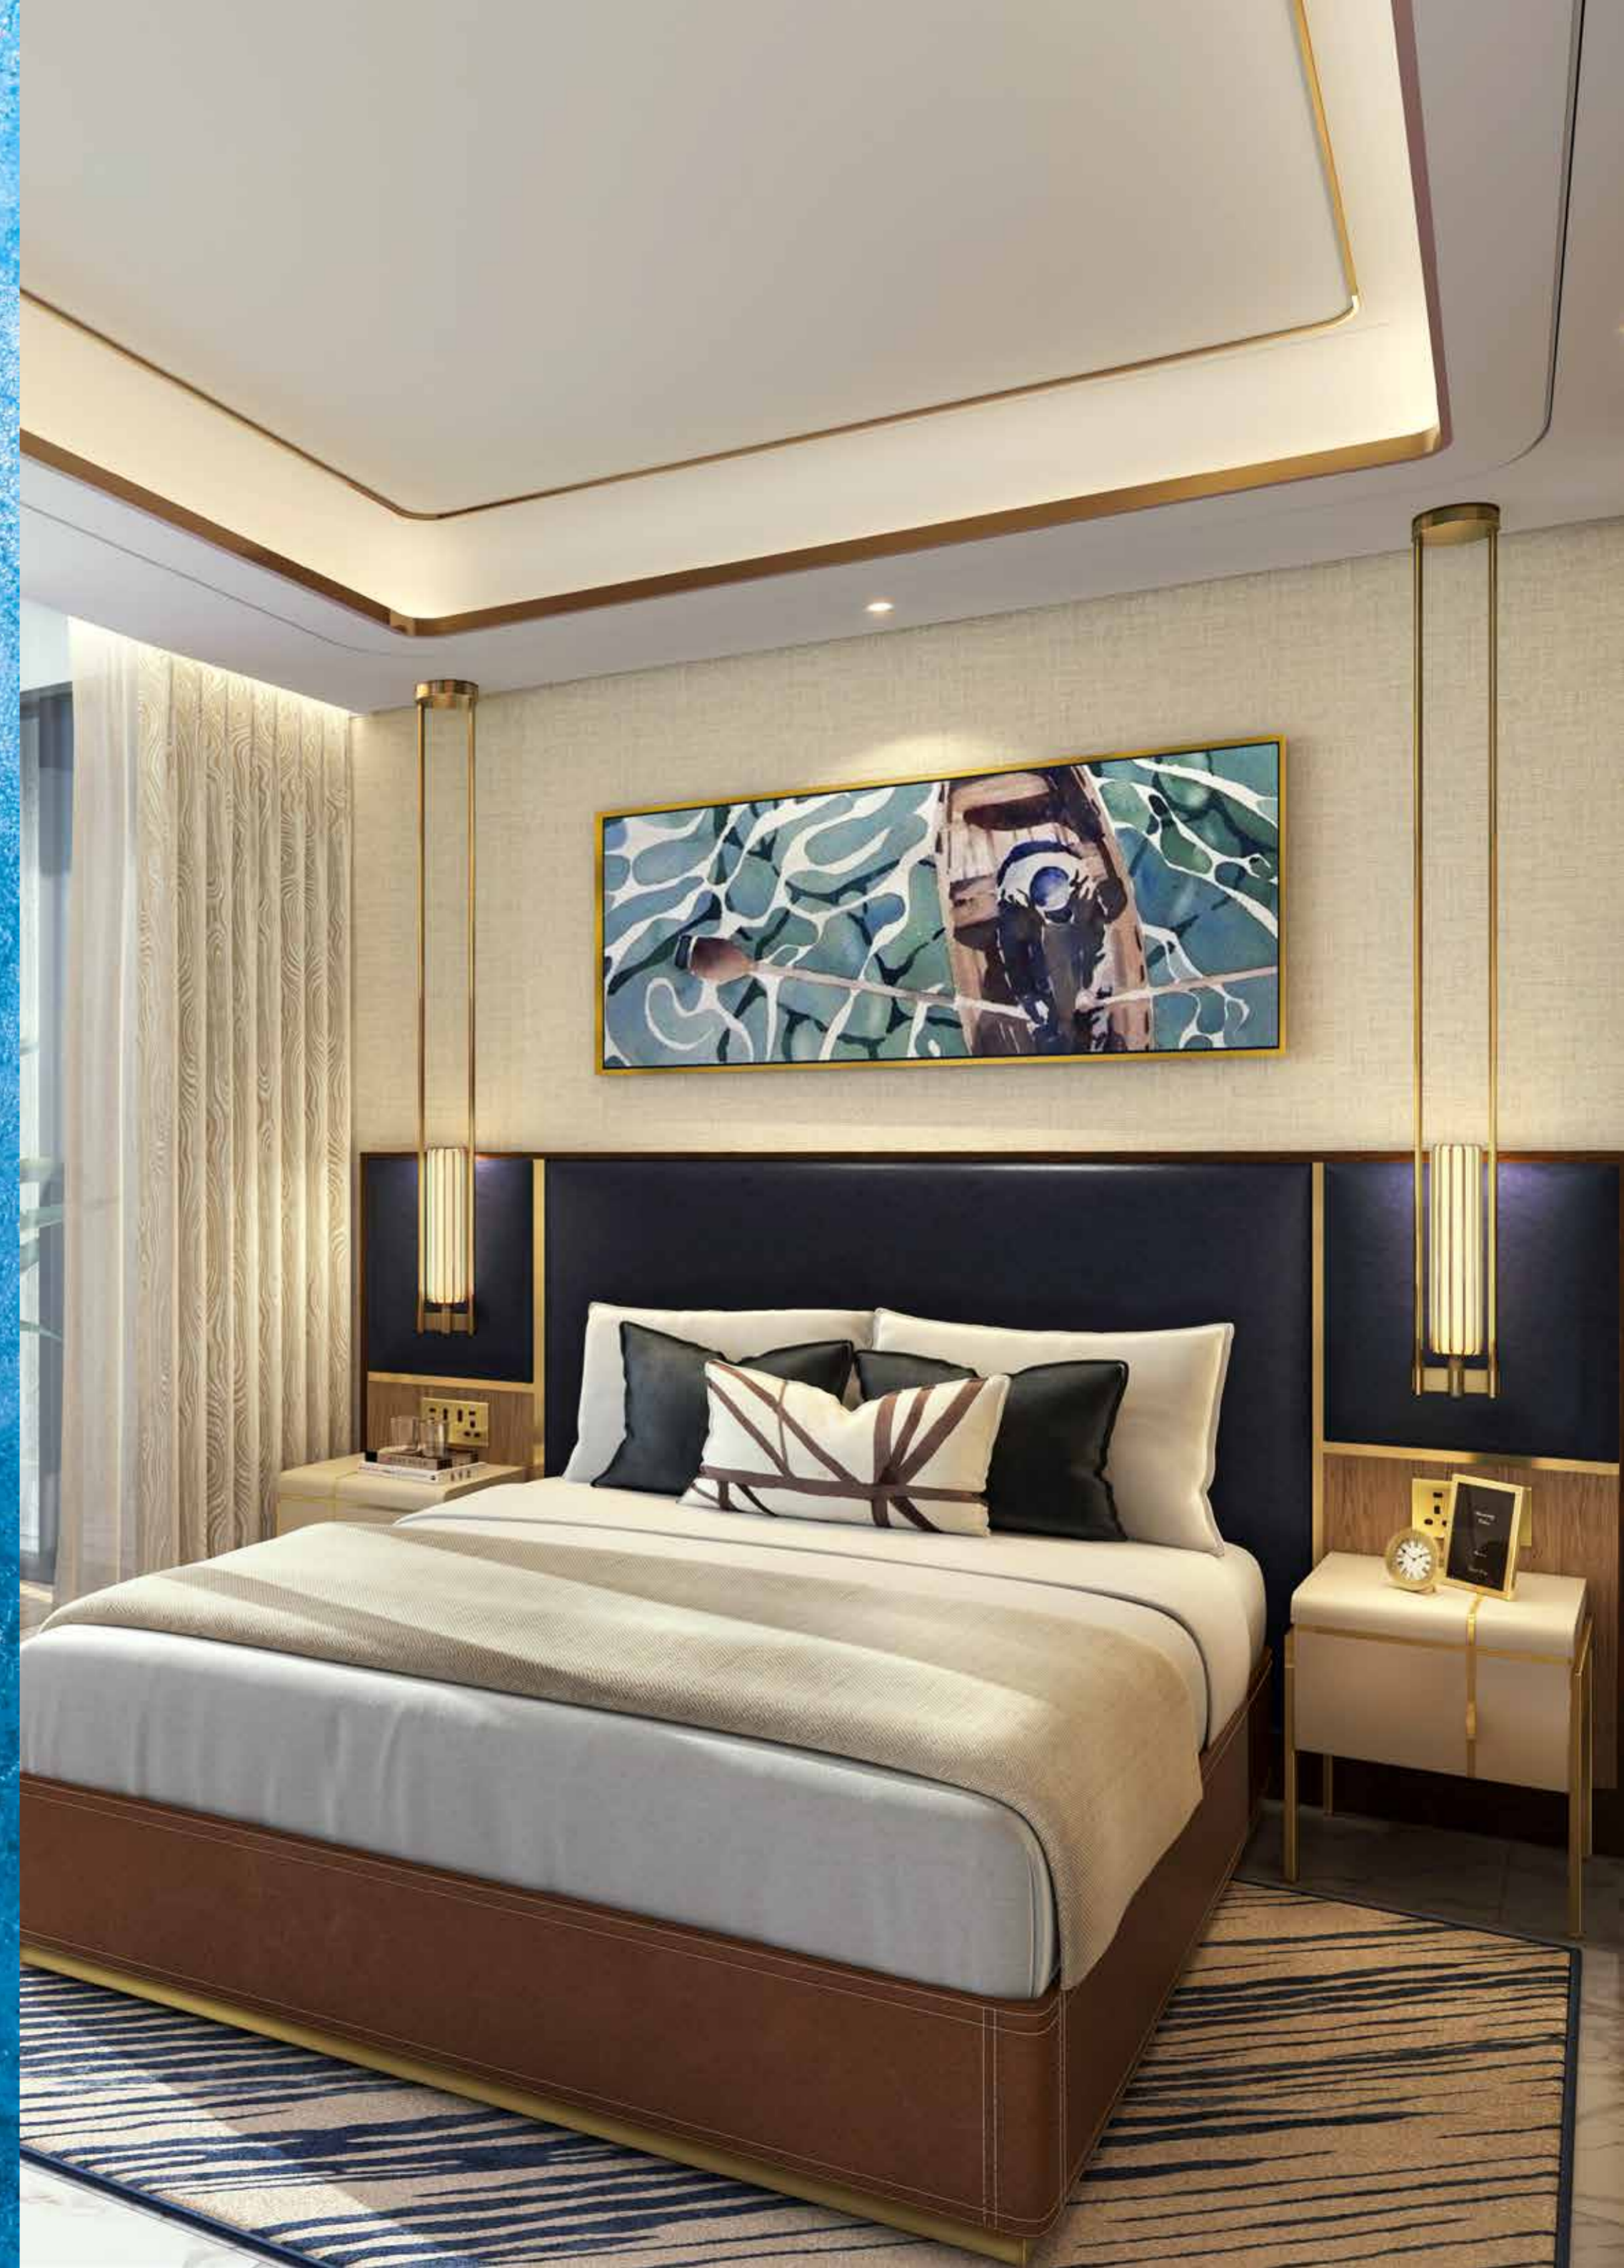

de GRISOGONO
GENEVE

G

2

FLOAT IN ULTRA- LUXURY

Immerse yourself in a realm of sleek white and gold accents adorning the ceilings and walls. Glimmering in the generous sunlight pouring through the expansive windows, the breathtaking sea views become a lavish spectacle to behold.

WHERE ELEGANCE MEETS COMFORT

Step into a realm of refined living, where each corner exudes elegance with exquisite furnishings and lavish décor, carefully curated to bring you an unrivalled sense of opulence and comfort and create an experience that transcends ordinary living.