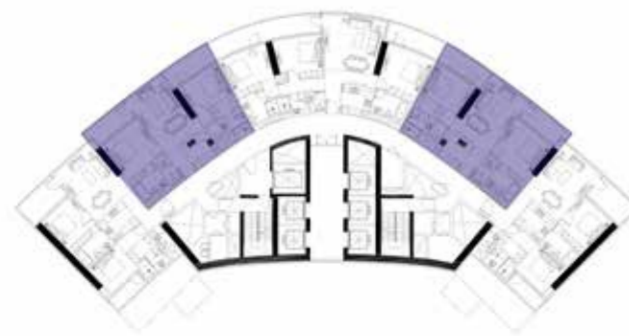

DAMMA C

SEASIDE
LIVING
REDEFINED

UNIT LAYOUTS

1-BEDROOM
TYPE 1

1-BEDROOM
TYPE 2

FLOORS: 1, 2, 3, 4, 5, 6, 7, 8, 9, 10,
11, 12, 13, 14, 15, 16, 17

FLOORS: 18, 19, 20, 21, 22, 23

FLOORS: 1, 2, 3, 4, 5, 6, 7, 8, 9, 10, 11,
12, 13, 14, 15, 16, 17

FLOORS: 18, 19, 20, 21, 22, 23

2-BEDROOM LUXURY
TYPE 1

2-BEDROOM
TYPE 1

FLOORS: 51

FLOORS: 18, 19, 20, 21, 22, 23

FLOORS: 25, 26, 27, 28, 29, 30, 31, 32, 33,
34, 35, 36, 37, 38, 39, 40, 41, 42, 43, 44,
45, 46, 47, 48, 49, 50

2-BEDROOM
TYPE 2

3-BEDROOM LUXURY
TYPE 1

FLOORS: 25, 26, 27, 28, 29, 30, 31, 32, 33,
34, 35, 36, 37, 38, 39, 40, 41, 42, 43, 44,
45, 46, 47, 48, 49, 50

FLOORS: 51

3-BEDROOM
TYPE 1

3-BEDROOM
TYPE 2

FLOORS: 1, 2, 3, 4, 5, 6, 7, 8, 9, 10,
11, 12, 13, 14, 15, 16, 17

FLOORS: 25, 26, 27, 28, 29, 30, 31, 32, 33, 34, 35, 36,
37, 38, 39, 40, 41, 42, 43, 44, 45, 46, 47, 48, 49, 50

DAMAC