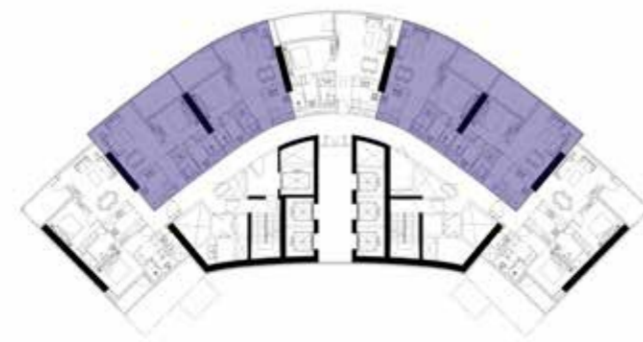

DAMMA C

SEASIDE
LIVING
REDEFINED

UNIT LAYOUTS

1-BEDROOM
TYPE 1

1-BEDROOM
TYPE 2

FLOORS: 1, 2, 3, 4, 5, 6, 7, 8, 9, 10,
11, 12, 13, 14, 15, 16, 17

FLOORS: 18, 19, 20, 21, 22, 23

FLOORS: 1, 2, 3, 4, 5, 6, 7, 8, 9, 10, 11,
12, 13, 14, 15, 16, 17

FLOORS: 18, 19, 20, 21, 22, 23

2-BEDROOM LUXURY
TYPE 1

2-BEDROOM
TYPE 1

FLOORS: 51

FLOORS: 18, 19, 20, 21, 22, 23

FLOORS: 25, 26, 27, 28, 29, 30, 31, 32, 33,
34, 35, 36, 37, 38, 39, 40, 41, 42, 43, 44,
45, 46, 47, 48, 49, 50

2-BEDROOM
TYPE 2

3-BEDROOM LUXURY
TYPE 1

FLOORS: 25, 26, 27, 28, 29, 30, 31, 32, 33,
34, 35, 36, 37, 38, 39, 40, 41, 42, 43, 44,
45, 46, 47, 48, 49, 50

FLOORS: 51

3-BEDROOM
TYPE 1

3-BEDROOM
TYPE 2

FLOORS: 1, 2, 3, 4, 5, 6, 7, 8, 9, 10,
11, 12, 13, 14, 15, 16, 17