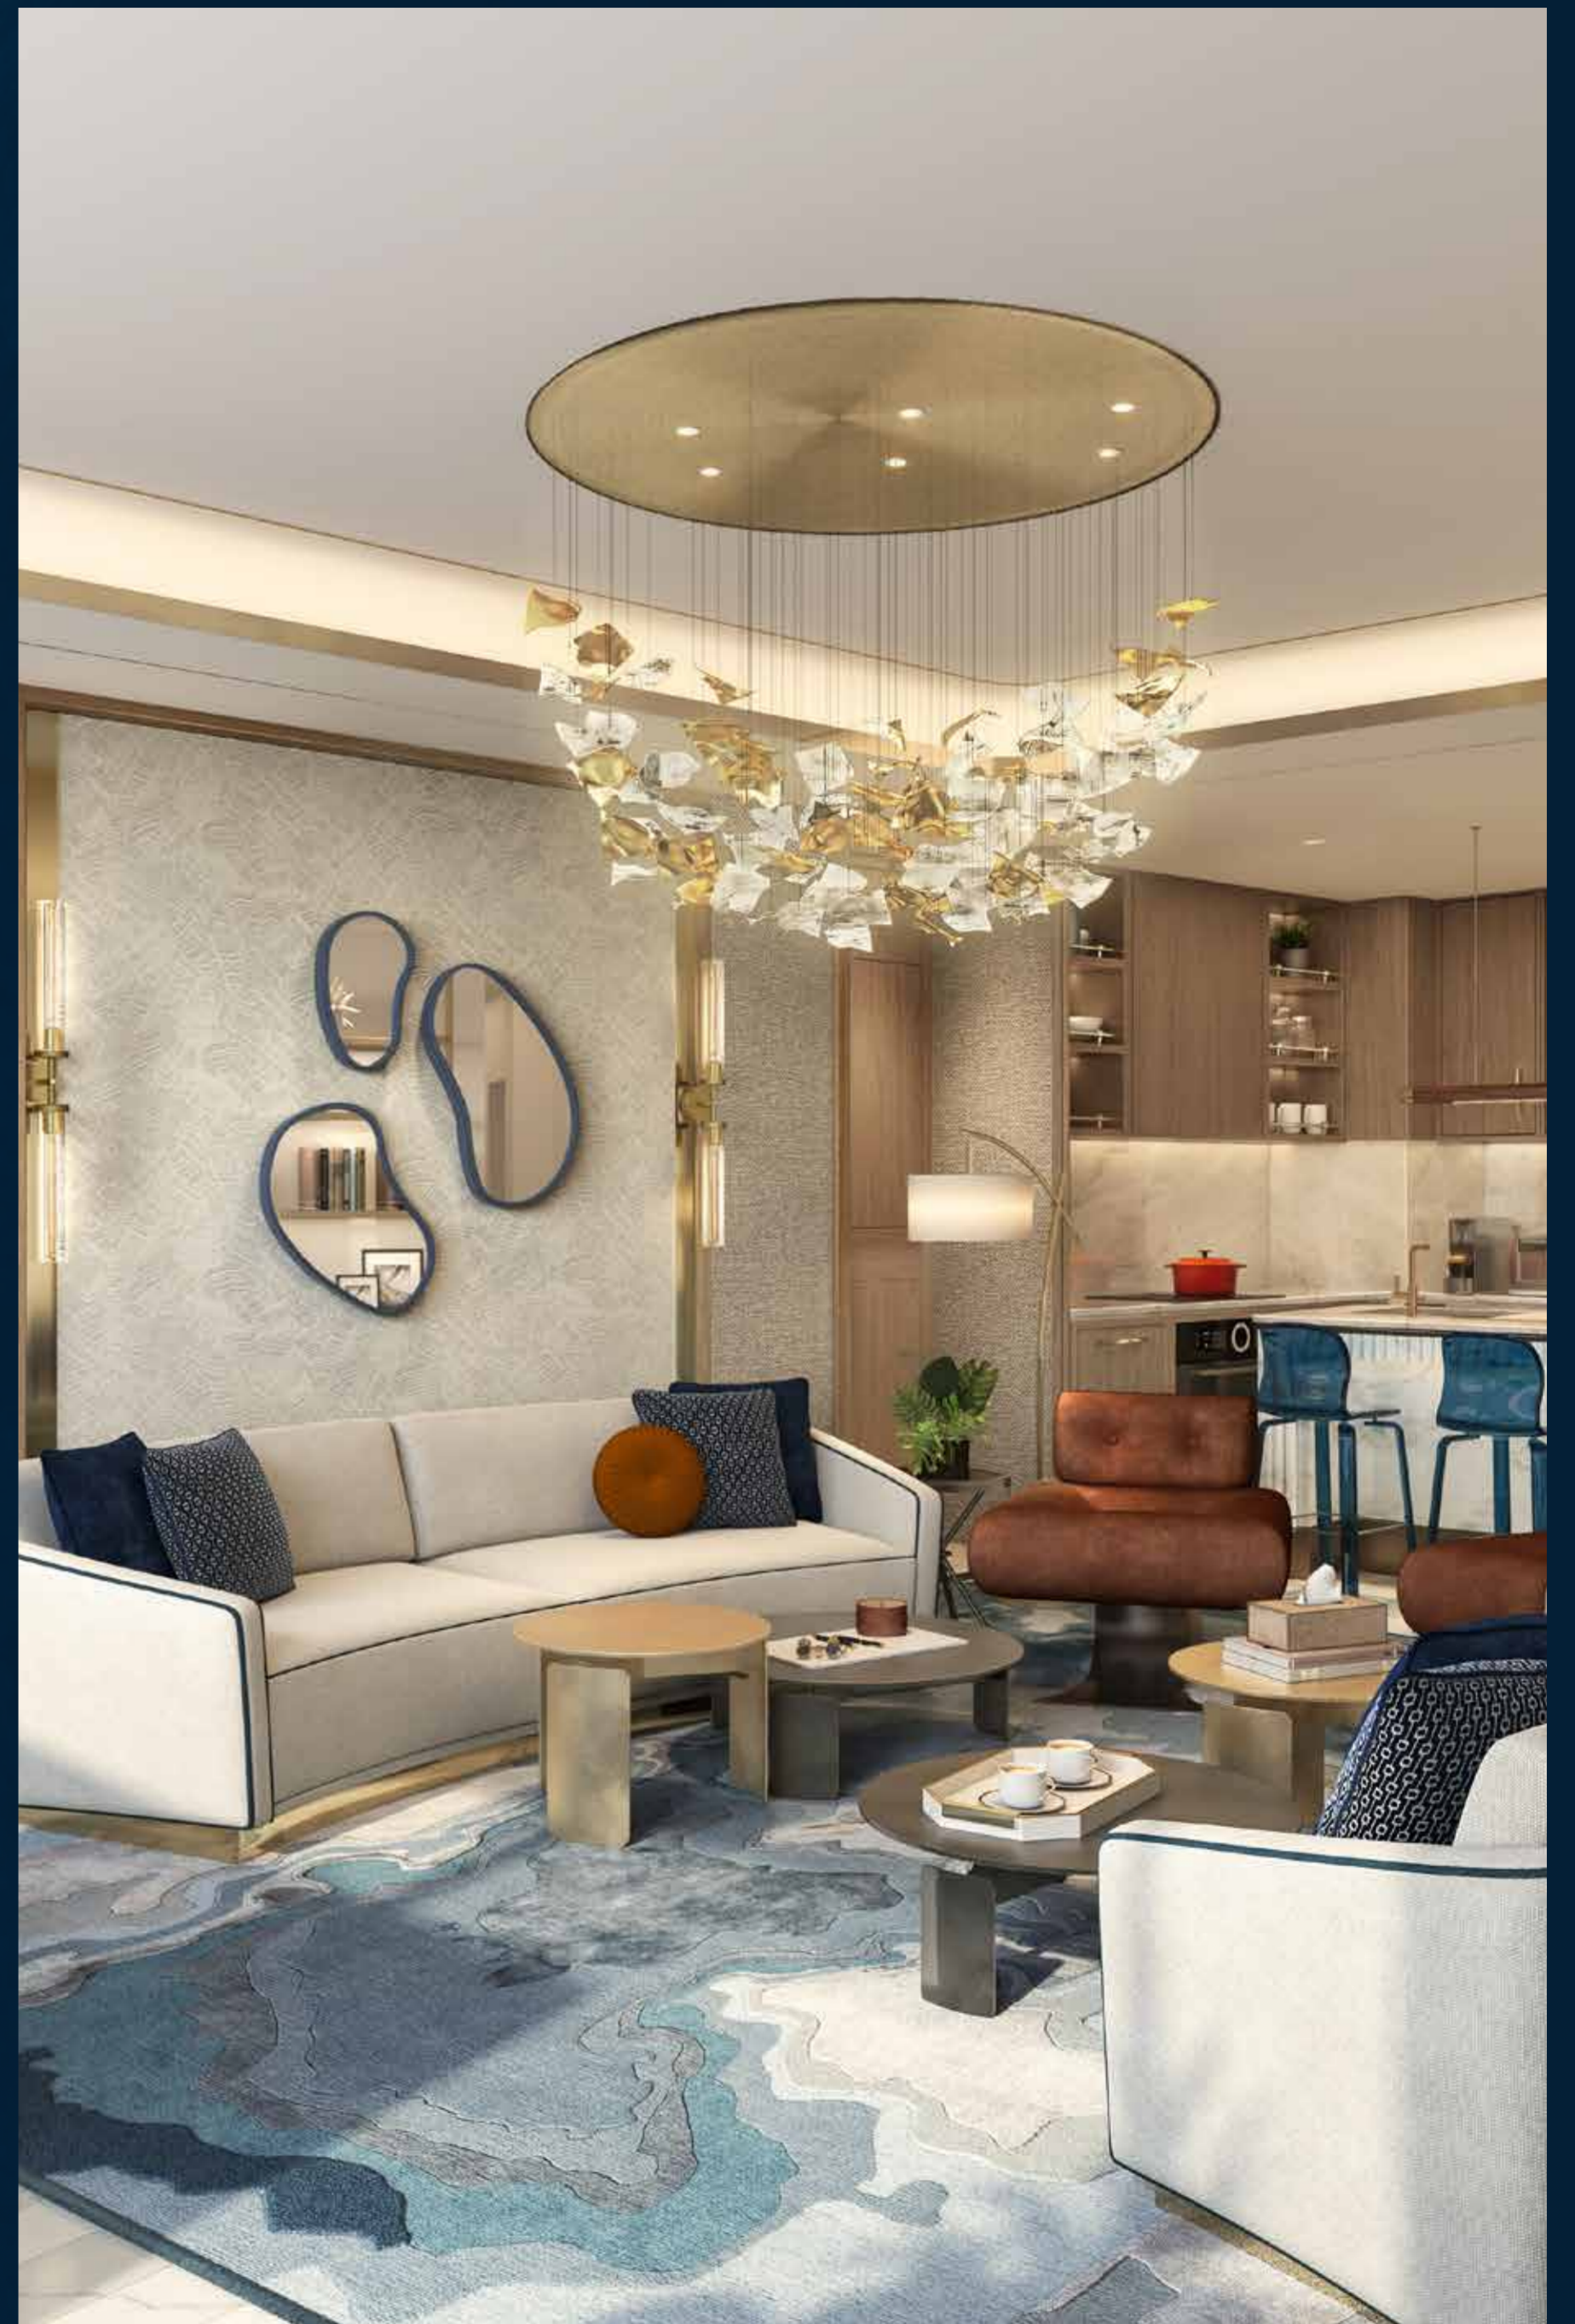

de GRISOGONO
GENEVE

G

2

FLOAT IN ULTRA- LUXURY

Immerse yourself in a realm of sleek white and gold accents adorning the ceilings and walls. Glimmering in the generous sunlight pouring through the expansive windows, the breathtaking sea views become a lavish spectacle to behold.

WHERE ELEGANCE MEETS COMFORT

Step into a realm of refined living, where each corner exudes elegance with exquisite furnishings and lavish décor, carefully curated to bring you an unrivalled sense of opulence and comfort and create an experience that transcends ordinary living.