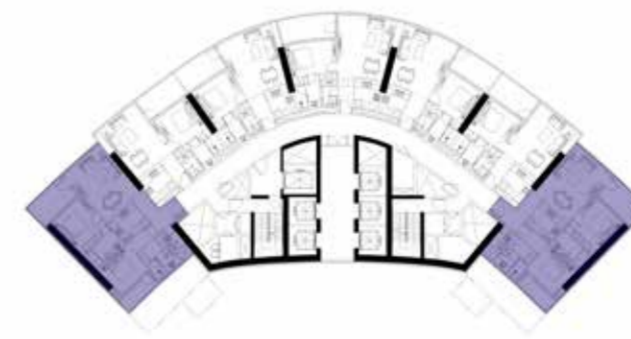

DAMMA C

SEASIDE
LIVING
REDEFINED

UNIT LAYOUTS

1-BEDROOM
TYPE 1

1-BEDROOM
TYPE 2

FLOORS: 1, 2, 3, 4, 5, 6, 7, 8, 9, 10,
11, 12, 13, 14, 15, 16, 17

FLOORS: 18, 19, 20, 21, 22, 23

FLOORS: 1, 2, 3, 4, 5, 6, 7, 8, 9, 10, 11,
12, 13, 14, 15, 16, 17

FLOORS: 18, 19, 20, 21, 22, 23

2-BEDROOM LUXURY
TYPE 1

2-BEDROOM
TYPE 1

FLOORS: 51

FLOORS: 18, 19, 20, 21, 22, 23

FLOORS: 25, 26, 27, 28, 29, 30, 31, 32, 33,
34, 35, 36, 37, 38, 39, 40, 41, 42, 43, 44,
45, 46, 47, 48, 49, 50

2-BEDROOM
TYPE 2

3-BEDROOM LUXURY
TYPE 1

FLOORS: 25, 26, 27, 28, 29, 30, 31, 32, 33,
34, 35, 36, 37, 38, 39, 40, 41, 42, 43, 44,
45, 46, 47, 48, 49, 50

FLOORS: 51

3-BEDROOM
TYPE 1

3-BEDROOM
TYPE 2

FLOORS: 1, 2, 3, 4, 5, 6, 7, 8, 9, 10,
11, 12, 13, 14, 15, 16, 17