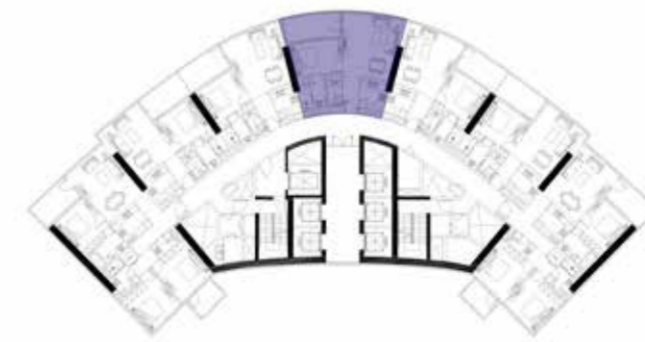

DAMMA C

SEASIDE
LIVING
REDEFINED

UNIT LAYOUTS

1-BEDROOM
TYPE 1

1-BEDROOM
TYPE 2

FLOORS: 1, 2, 3, 4, 5, 6, 7, 8, 9, 10,
11, 12, 13, 14, 15, 16, 17

FLOORS: 18, 19, 20, 21, 22, 23

FLOORS: 1, 2, 3, 4, 5, 6, 7, 8, 9, 10, 11,
12, 13, 14, 15, 16, 17

FLOORS: 18, 19, 20, 21, 22, 23

2-BEDROOM LUXURY
TYPE 1

2-BEDROOM
TYPE 1

FLOORS: 51

FLOORS: 18, 19, 20, 21, 22, 23

FLOORS: 25, 26, 27, 28, 29, 30, 31, 32, 33,
34, 35, 36, 37, 38, 39, 40, 41, 42, 43, 44,
45, 46, 47, 48, 49, 50

2-BEDROOM
TYPE 2

3-BEDROOM LUXURY
TYPE 1

FLOORS: 25, 26, 27, 28, 29, 30, 31, 32, 33,
34, 35, 36, 37, 38, 39, 40, 41, 42, 43, 44,
45, 46, 47, 48, 49, 50

FLOORS: 51

3-BEDROOM
TYPE 1

3-BEDROOM
TYPE 2

FLOORS: 1, 2, 3, 4, 5, 6, 7, 8, 9, 10,
11, 12, 13, 14, 15, 16, 17