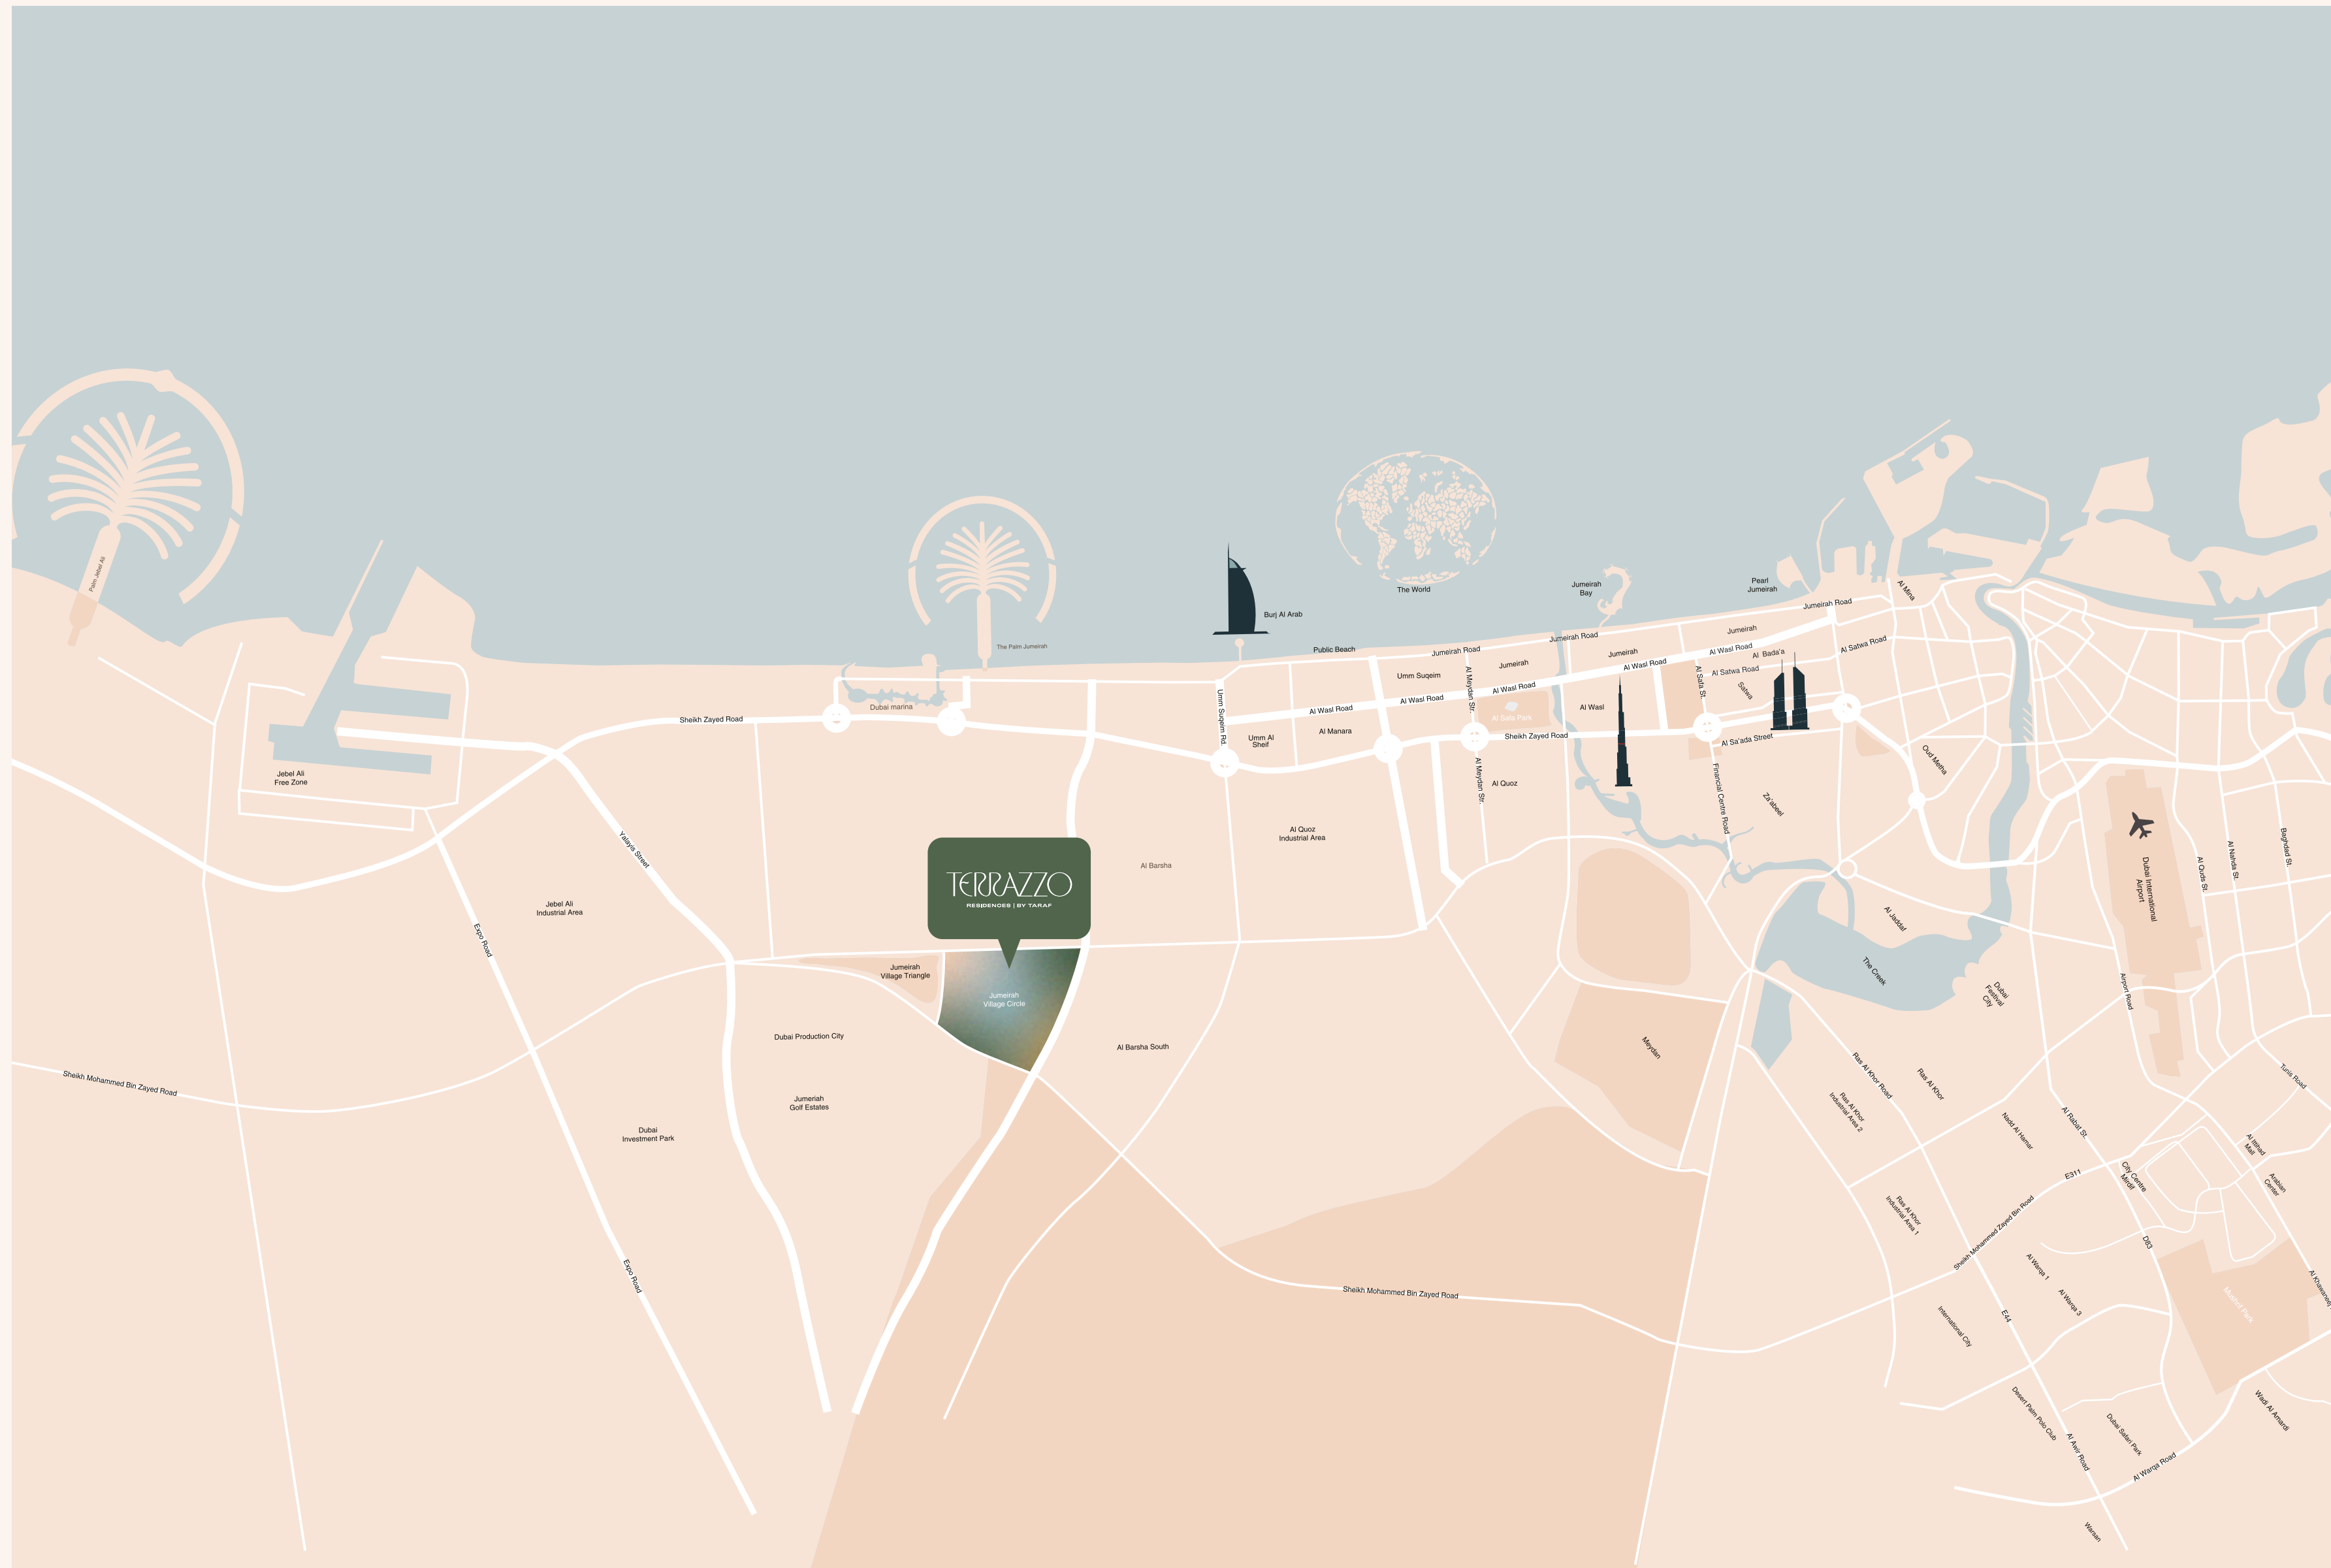

TERRAZZO

RESIDENCES | BY TARAF

Terrazzo the Harmony of Life

Discover the zenith of luxury & serenity at Terrazzo.

The Location

The background is a solid dark green color. It features faint, dotted patterns of leaves and stems. One pattern is in the upper left, showing a cluster of leaves. Another is in the lower right, showing a single leaf with its veins. The text 'The Location' is centered in a white, serif font.

About JVC

Jumeirah Village Circle is home to a wealth of man-made parks for its residents to enjoy. With more than 40 well-kept green areas, JVC has become the place to be for those looking to get back to nature. Its location is well connected to major roads such as Al Khail Road and Hessa Street, so travelling around Dubai for business or pleasure is accessible. It has an abundance of retail stores at Circle Mall and an exhaustive list of restaurants, bars, and cafe options. JVC has become an increasingly popular area to live in Dubai.

Stay Connected

Terrazzo's prime location offers easy access to Al Khail Road and Hessa Street, putting the whole city within your reach.

- Connected to three main highways such as Al Khail, Hessa, and MBZ road
- 5 min away from THE CIRCLE MALL and JVC park
- 15 min drive from Dubai's top beaches: JBR, Dubai Marina, Palm Jumeirah.
- Right across from JVC biggest community park offering 360 views of lush greenery and absolute serenity.
- Facilities: THE CIRCLE MALL, JSS International School, Ladybird Nursery JVC, Right Health.