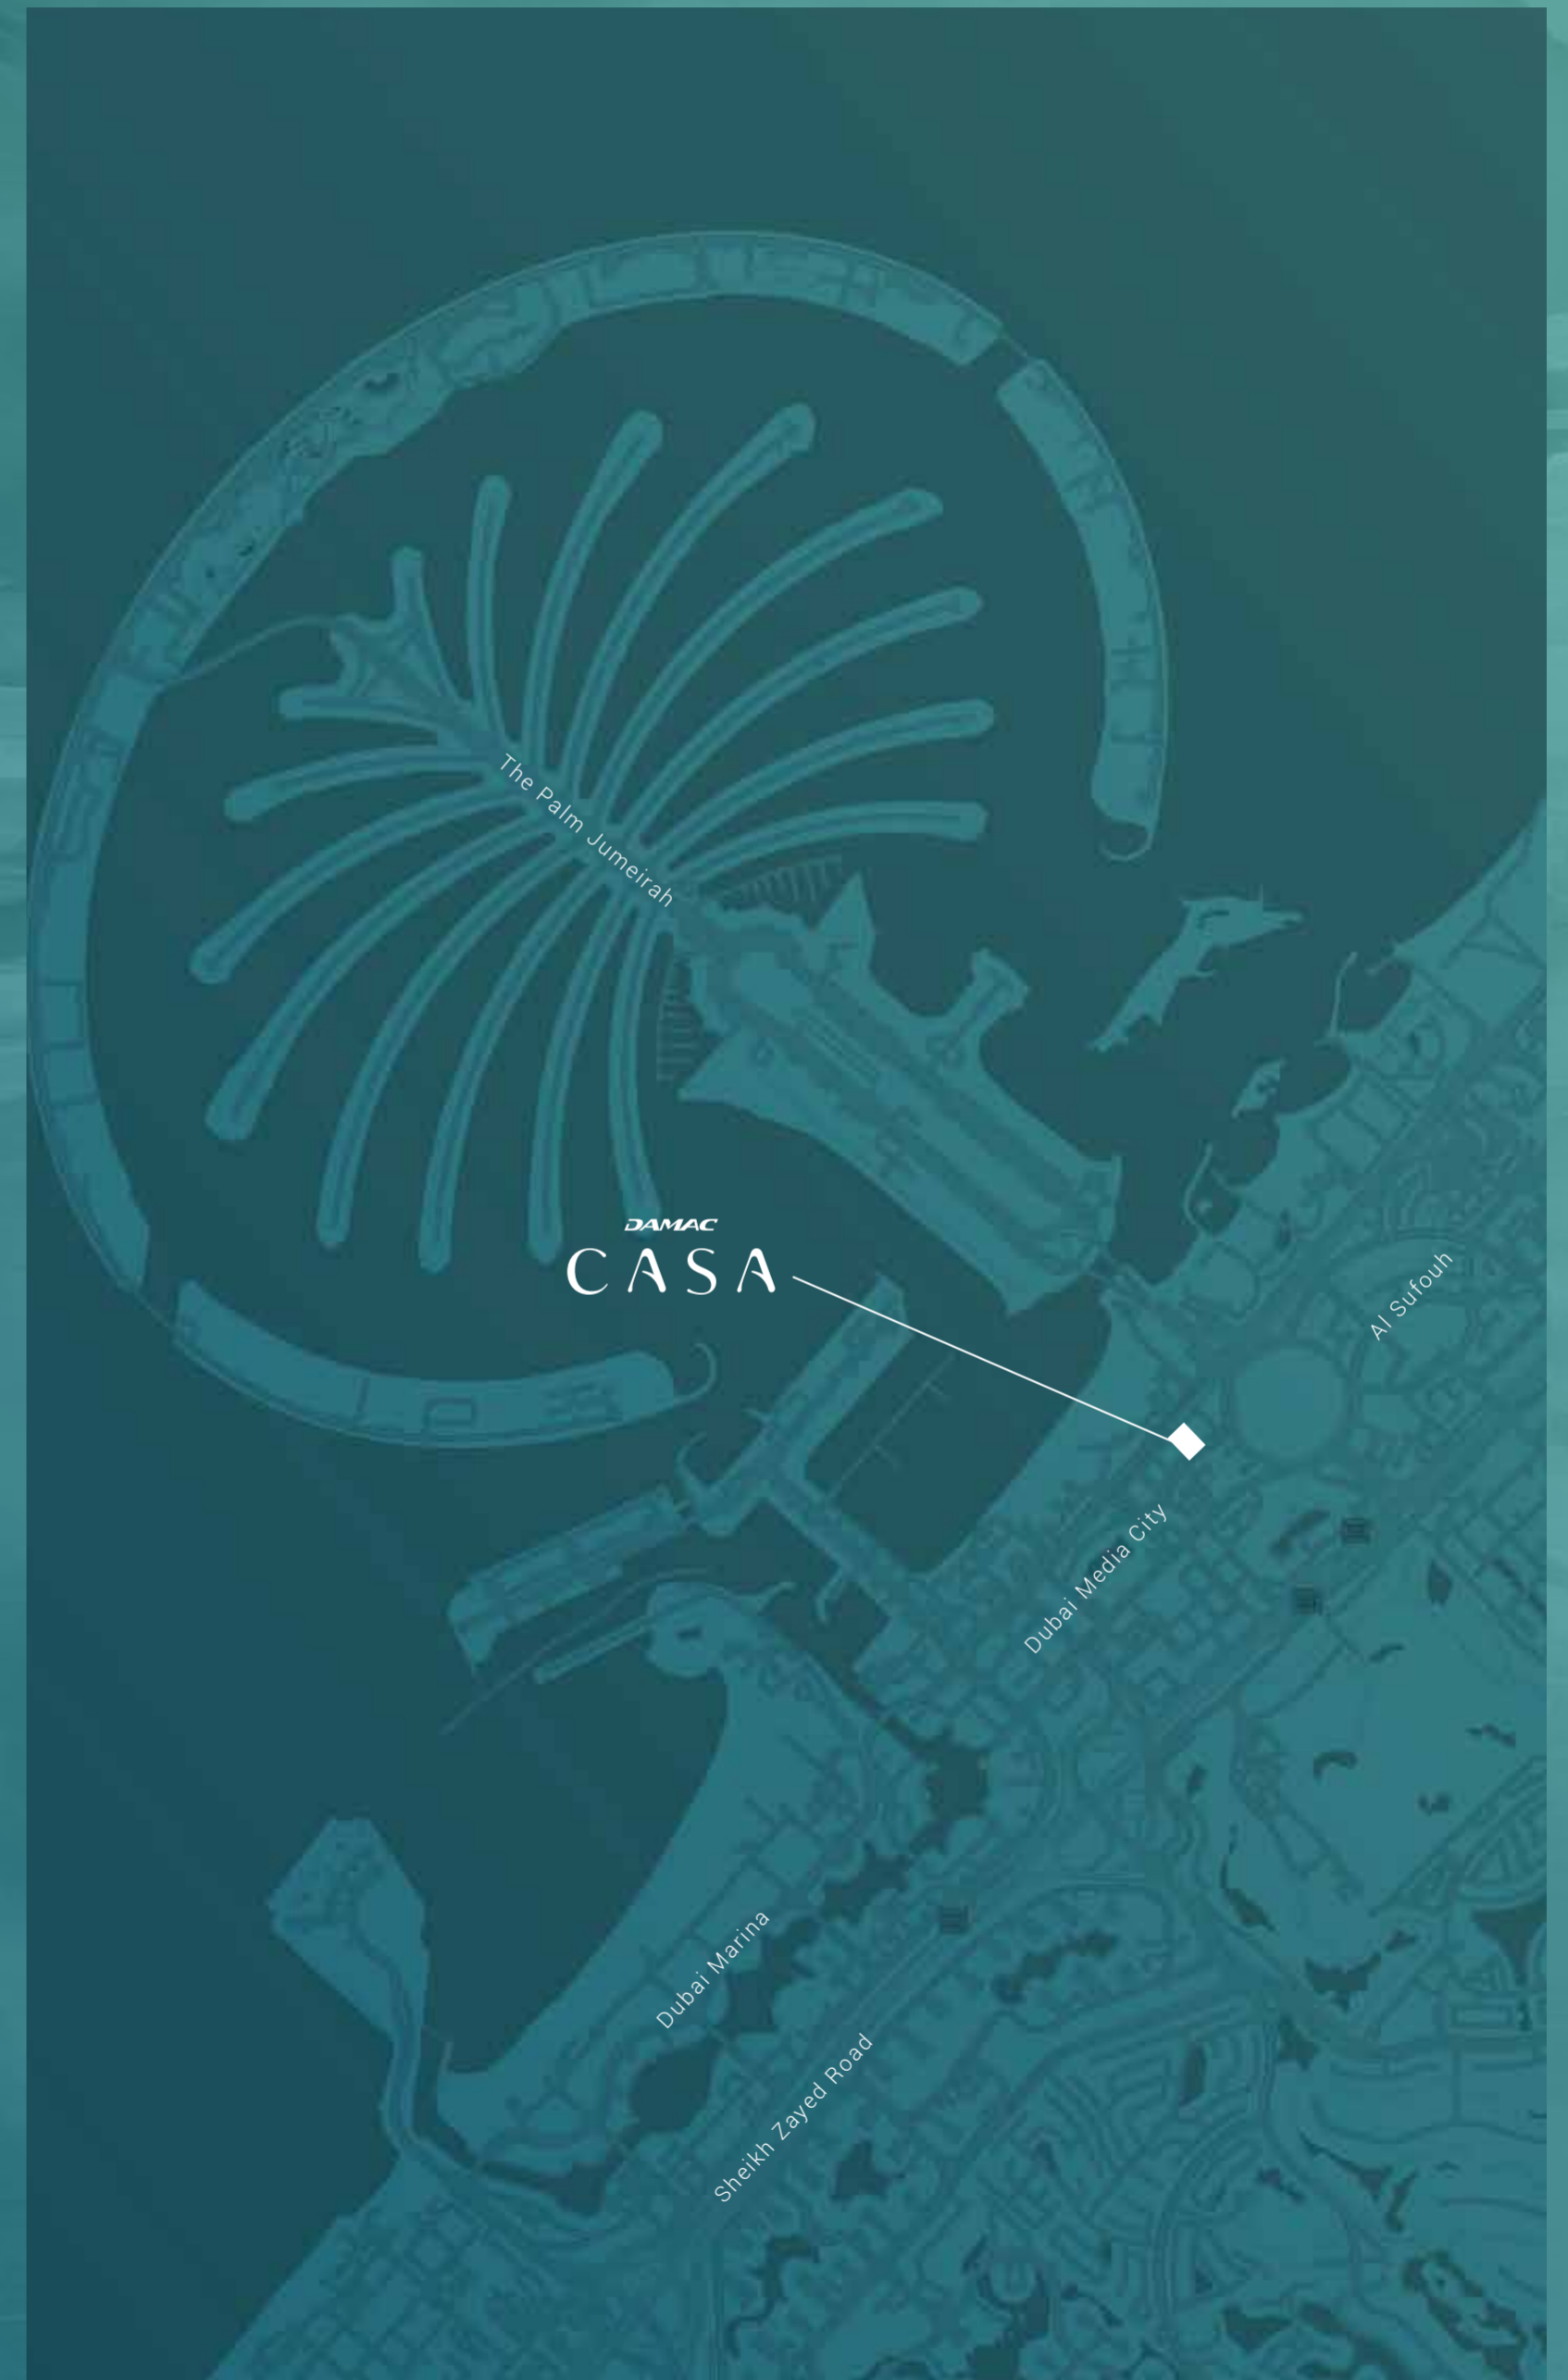

A LIFESTYLE
ABOVE ALL
OTHERS.

DAMAC CASA

WELCOME TO
YOUR NEW HOME

WHERE URBAN
LIVING BECOMES
ISLAND LIVING.

ESCAPE TO AN ISLAND IN THE SKY

PROXIMITY TO PARADISE

Find DAMAC Casa, your island escape in the sky, in Al Sufouh, near distinguished free zone developments including Dubai Internet City, Dubai Media City and Dubai Knowledge Park. DAMAC Casa is also close to the iconic Palm Jumeirah, Sheikh Zayed Road and only a 20-minute drive from Downtown Dubai and Dubai International Airport.