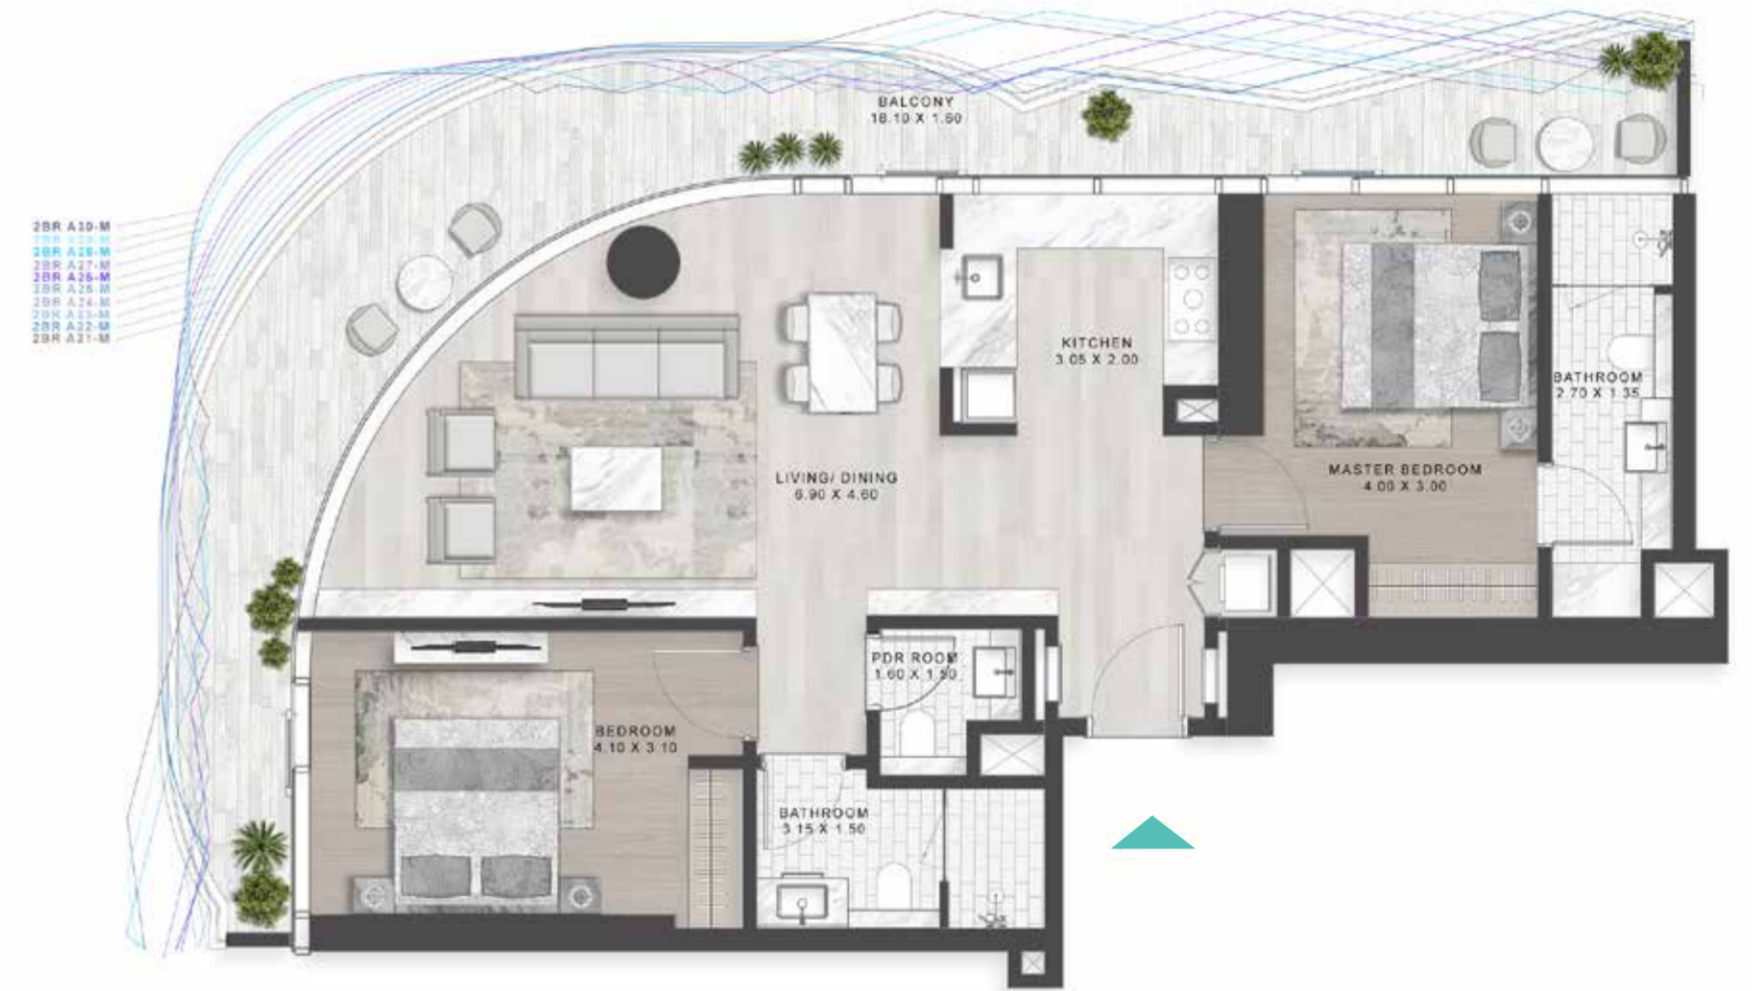

LEVEL: 12

LEVEL: 13-19

2-BEDROOM LUXURY

TYPE A11-A20

LEVELS: 20-29

2-BEDROOM LUXURY

TYPE A11M-A20M

LEVELS: 20-29

2-BEDROOM LUXURY

TYPE A21-A30

LEVELS: 30-40

2-BEDROOM LUXURY

TYPE A21M-A30M

LEVELS: 30-40

2-BEDROOM LUXURY

A31-A38, A40 & A41

2-BEDROOM LUXURY

TYPE A31 M -A38 M, A40 M & A41 M

LEVELS 41-50

LEVELS 41-50

VOLTA
SHEIKH ZAYED ROAD, DUBAI

SUPER LUXURY
FLOOR PLANS

3-BEDROOM SUPER LUXURY

TYPE A1-A10

LEVELS 51-60

3-BEDROOM SUPER LUXURY

TYPE A1M-A10M

LEVELS 51-60

4-BEDROOM SUPER LUXURY

TYPE A1-A10

LEVELS 51-60

4-BEDROOM SUPER LUXURY