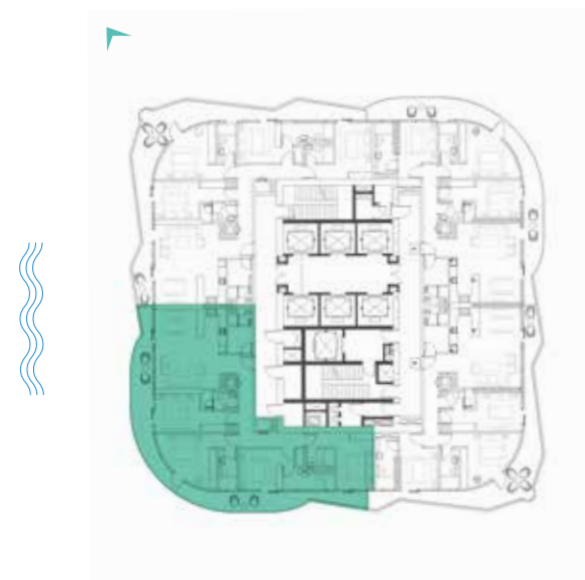

2-BEDROOM LUXURY

TYPE A31 M -A38 M, A40 M & A41 M

LEVELS 41-50

LEVELS 41-50

VOLTA
SHEIKH ZAYED ROAD, DUBAI

SUPER LUXURY
FLOOR PLANS

3-BEDROOM SUPER LUXURY

TYPE A1-A10

LEVELS 51-60

3-BEDROOM SUPER LUXURY

TYPE A1M-A10M

LEVELS 51-60

4-BEDROOM SUPER LUXURY

TYPE A1-A10

LEVELS 51-60

4-BEDROOM SUPER LUXURY

TYPE A1M-A10M

LEVELS 51-60

DAMAC