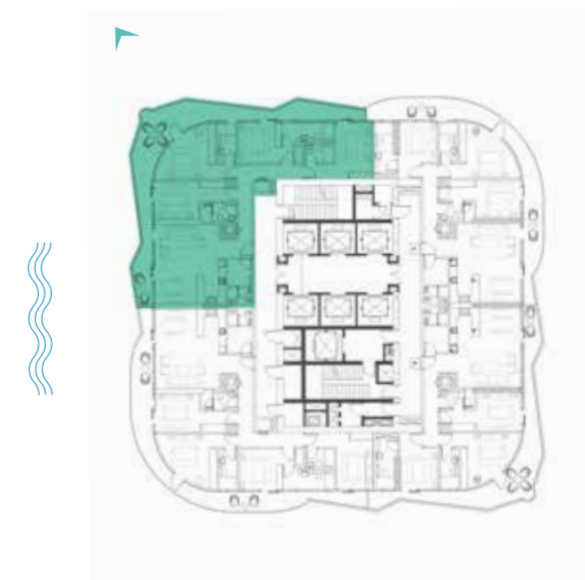

2-BEDROOM LUXURY

TYPE A31 M -A38 M, A40 M & A41 M

LEVELS 41-50

LEVELS 41-50

VOLTA
SHEIKH ZAYED ROAD, DUBAI

SUPER LUXURY
FLOOR PLANS

3-BEDROOM SUPER LUXURY

TYPE A1-A10

LEVELS 51-60

3-BEDROOM SUPER LUXURY

TYPE A1M-A10M

LEVELS 51-60

4-BEDROOM SUPER LUXURY

TYPE A1-A10

LEVELS 51-60

4-BEDROOM SUPER LUXURY

TYPE A1M-A10M

LEVELS 51-60

DAMAC