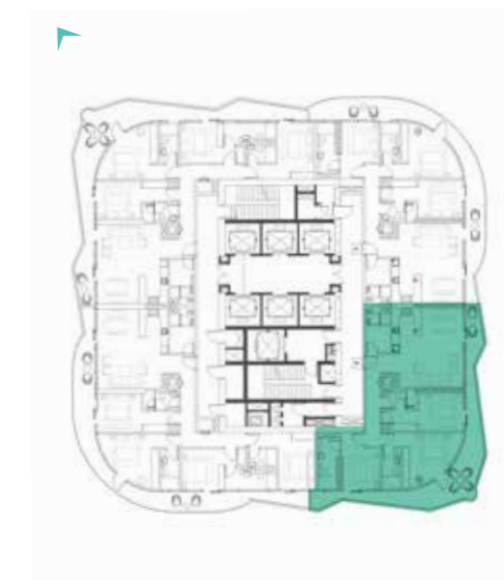

2-BEDROOM LUXURY

TYPE A21-A30

LEVELS: 30-40

2-BEDROOM LUXURY

TYPE A21M-A30M

LEVELS: 30-40

2-BEDROOM LUXURY

A31-A38, A40 & A41

2-BEDROOM LUXURY

TYPE A31 M -A38 M, A40 M & A41 M

LEVELS 41-50

LEVELS 41-50

VOLTA
SHEIKH ZAYED ROAD, DUBAI

SUPER LUXURY
FLOOR PLANS

3-BEDROOM SUPER LUXURY

TYPE A1-A10

LEVELS 51-60

3-BEDROOM SUPER LUXURY

TYPE A1M-A10M

LEVELS 51-60

4-BEDROOM SUPER LUXURY

TYPE A1-A10

LEVELS 51-60

4-BEDROOM SUPER LUXURY