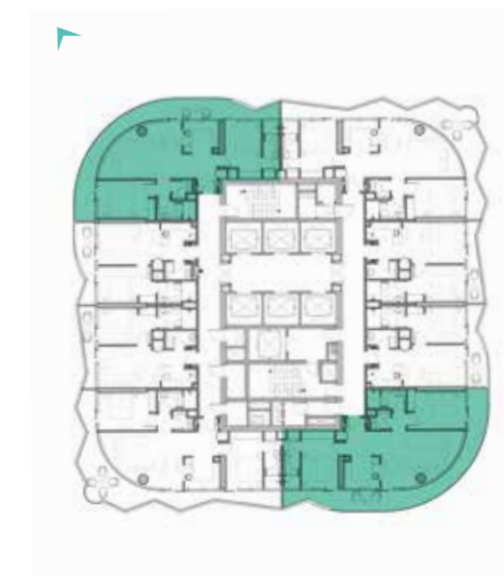

2-BEDROOM LUXURY

TYPE A21-A30

LEVELS: 30-40

2-BEDROOM LUXURY

TYPE A21M-A30M

LEVELS: 30-40

2-BEDROOM LUXURY

A31-A38, A40 & A41

2-BEDROOM LUXURY

TYPE A31 M -A38 M, A40 M & A41 M

LEVELS 41-50

LEVELS 41-50

VOLTA
SHEIKH ZAYED ROAD, DUBAI

SUPER LUXURY
FLOOR PLANS

3-BEDROOM SUPER LUXURY

TYPE A1-A10