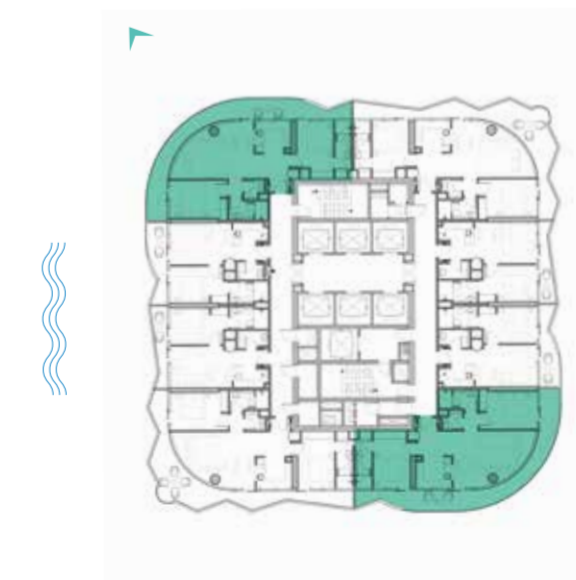

LEVEL: 12

LEVEL: 13-19

2-BEDROOM LUXURY

TYPE A11-A20

LEVELS: 20-29

2-BEDROOM LUXURY

TYPE A11M-A20M

LEVELS: 20-29

2-BEDROOM LUXURY

TYPE A21-A30

LEVELS: 30-40

2-BEDROOM LUXURY

TYPE A21M-A30M

LEVELS: 30-40

2-BEDROOM LUXURY

A31-A38, A40 & A41

2-BEDROOM LUXURY

TYPE A31 M -A38 M, A40 M & A41 M

LEVELS 41-50

LEVELS 41-50

VOLTA
SHEIKH ZAYED ROAD, DUBAI

SUPER LUXURY
FLOOR PLANS

3-BEDROOM SUPER LUXURY

TYPE A1-A10