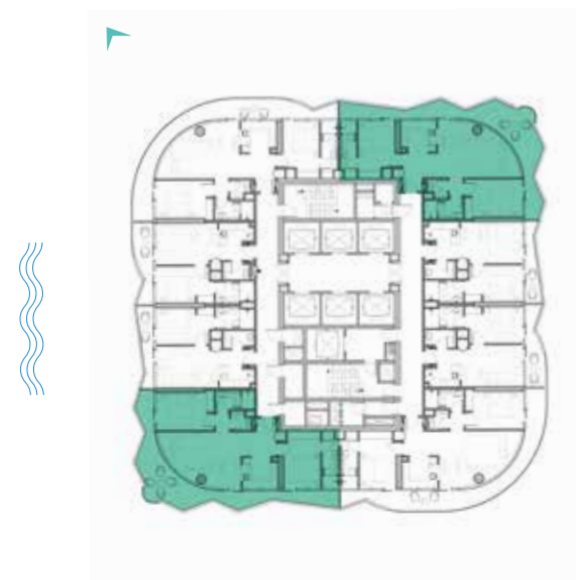

LEVEL: 12

LEVEL: 13-19

2-BEDROOM LUXURY

TYPE A11-A20

LEVELS: 20-29

2-BEDROOM LUXURY

TYPE A11M-A20M

LEVELS: 20-29

2-BEDROOM LUXURY

TYPE A21-A30

LEVELS: 30-40

2-BEDROOM LUXURY

TYPE A21M-A30M

LEVELS: 30-40

2-BEDROOM LUXURY

A31-A38, A40 & A41

2-BEDROOM LUXURY

TYPE A31 M -A38 M, A40 M & A41 M

LEVELS 41-50

LEVELS 41-50

VOLTA
SHEIKH ZAYED ROAD, DUBAI

SUPER LUXURY
FLOOR PLANS

3-BEDROOM SUPER LUXURY

TYPE A1-A10