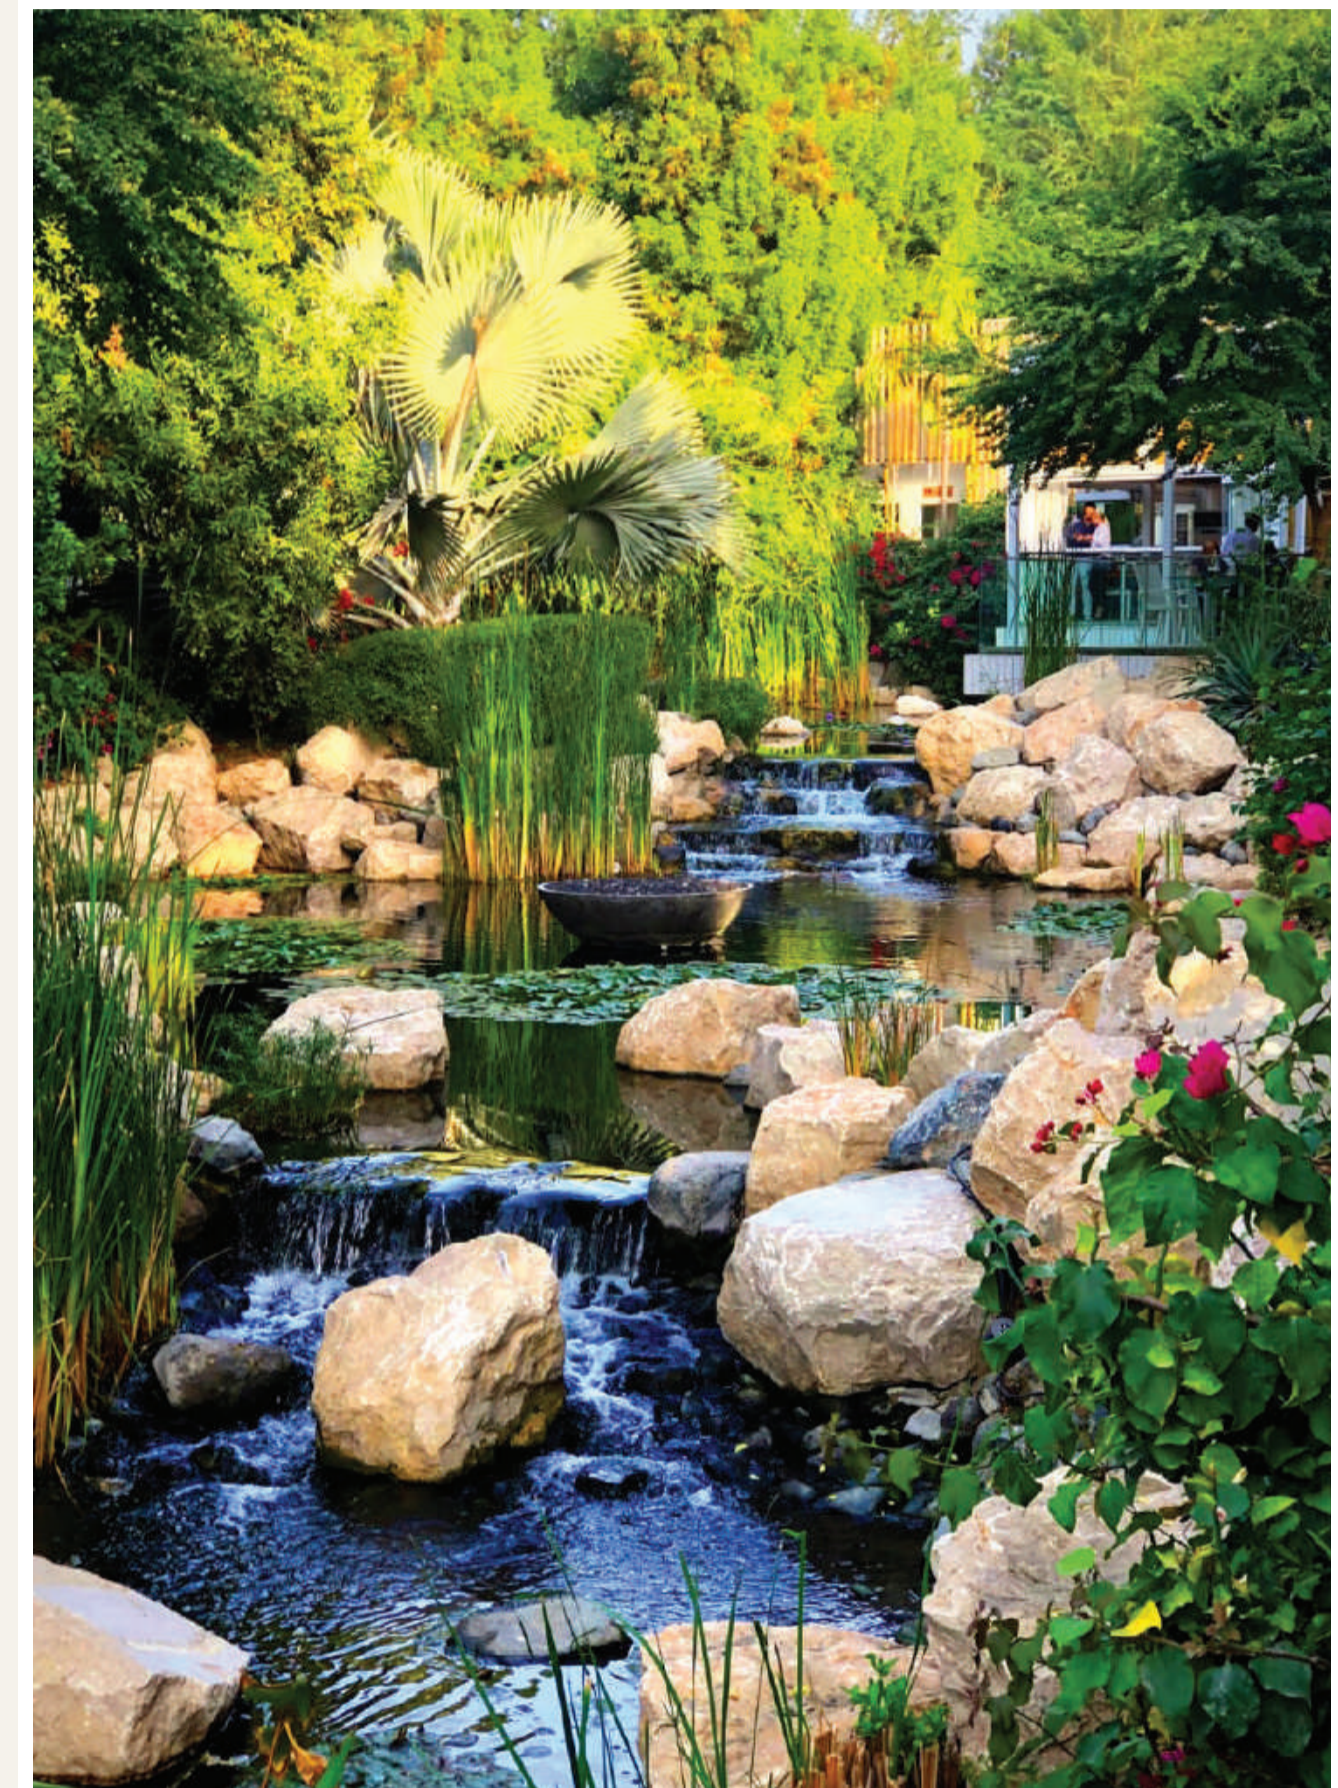

SAMANA
BARARI
views

EMBRACE THE
TOUCH OF NATURE

SYMPHONY OF NATURE IN
EVERY BREATH

WHISPERS OF **SERENITY**

Unveil the epitome of holistic living at **SAMANA Barari Views** by SAMANA Developers, where your well-being takes centre stage amidst a serene oasis. Immerse yourself in a world of mental and physical rejuvenation. Experience a life that transcends the ordinary; making every day a journey to inner peace, and every moment a testament to luxurious serenity.

Welcome home to **SAMANA Barari Views**, your gateway to a lifestyle that defines relaxation and bliss.

An aerial photograph of a river winding through a dense, lush green forest. The river is dark blue and flows from the top left towards the bottom right, curving around a central island. The forest is thick with various shades of green, and the overall scene is peaceful and serene.

FIND YOUR PEACE
AMIDST THE CHAOS

SAMANA BARARI VIEWS

SAMANA
DEVELOPERS

SAMANA
BARARI
views

SAMANA Developers is proud to present **SAMANA Barari Views** – the greenest project in the flagship that aligns with sustainability and holistic living. It stands as an architectural marvel amidst its tranquil water features and lush greenery. From luxurious residences to captivating amenities, this project showcases perfection in every beam.

WHERE NATURE SETS THE RHYTHM

Al Barari, a cherished retreat in the heart of Dubai, embodies a unique rhythm of life. It is a place where nature and modernity converge, creating a harmonious sanctuary for those who seek a connection to the Earth. Known for its lush green landscapes and serene environment, Al Barari offers a tranquil escape from the city's bustling pace. Here, you will discover a community that celebrates the finer things in life, from embracing the verdant surroundings to enjoying moments of serenity.