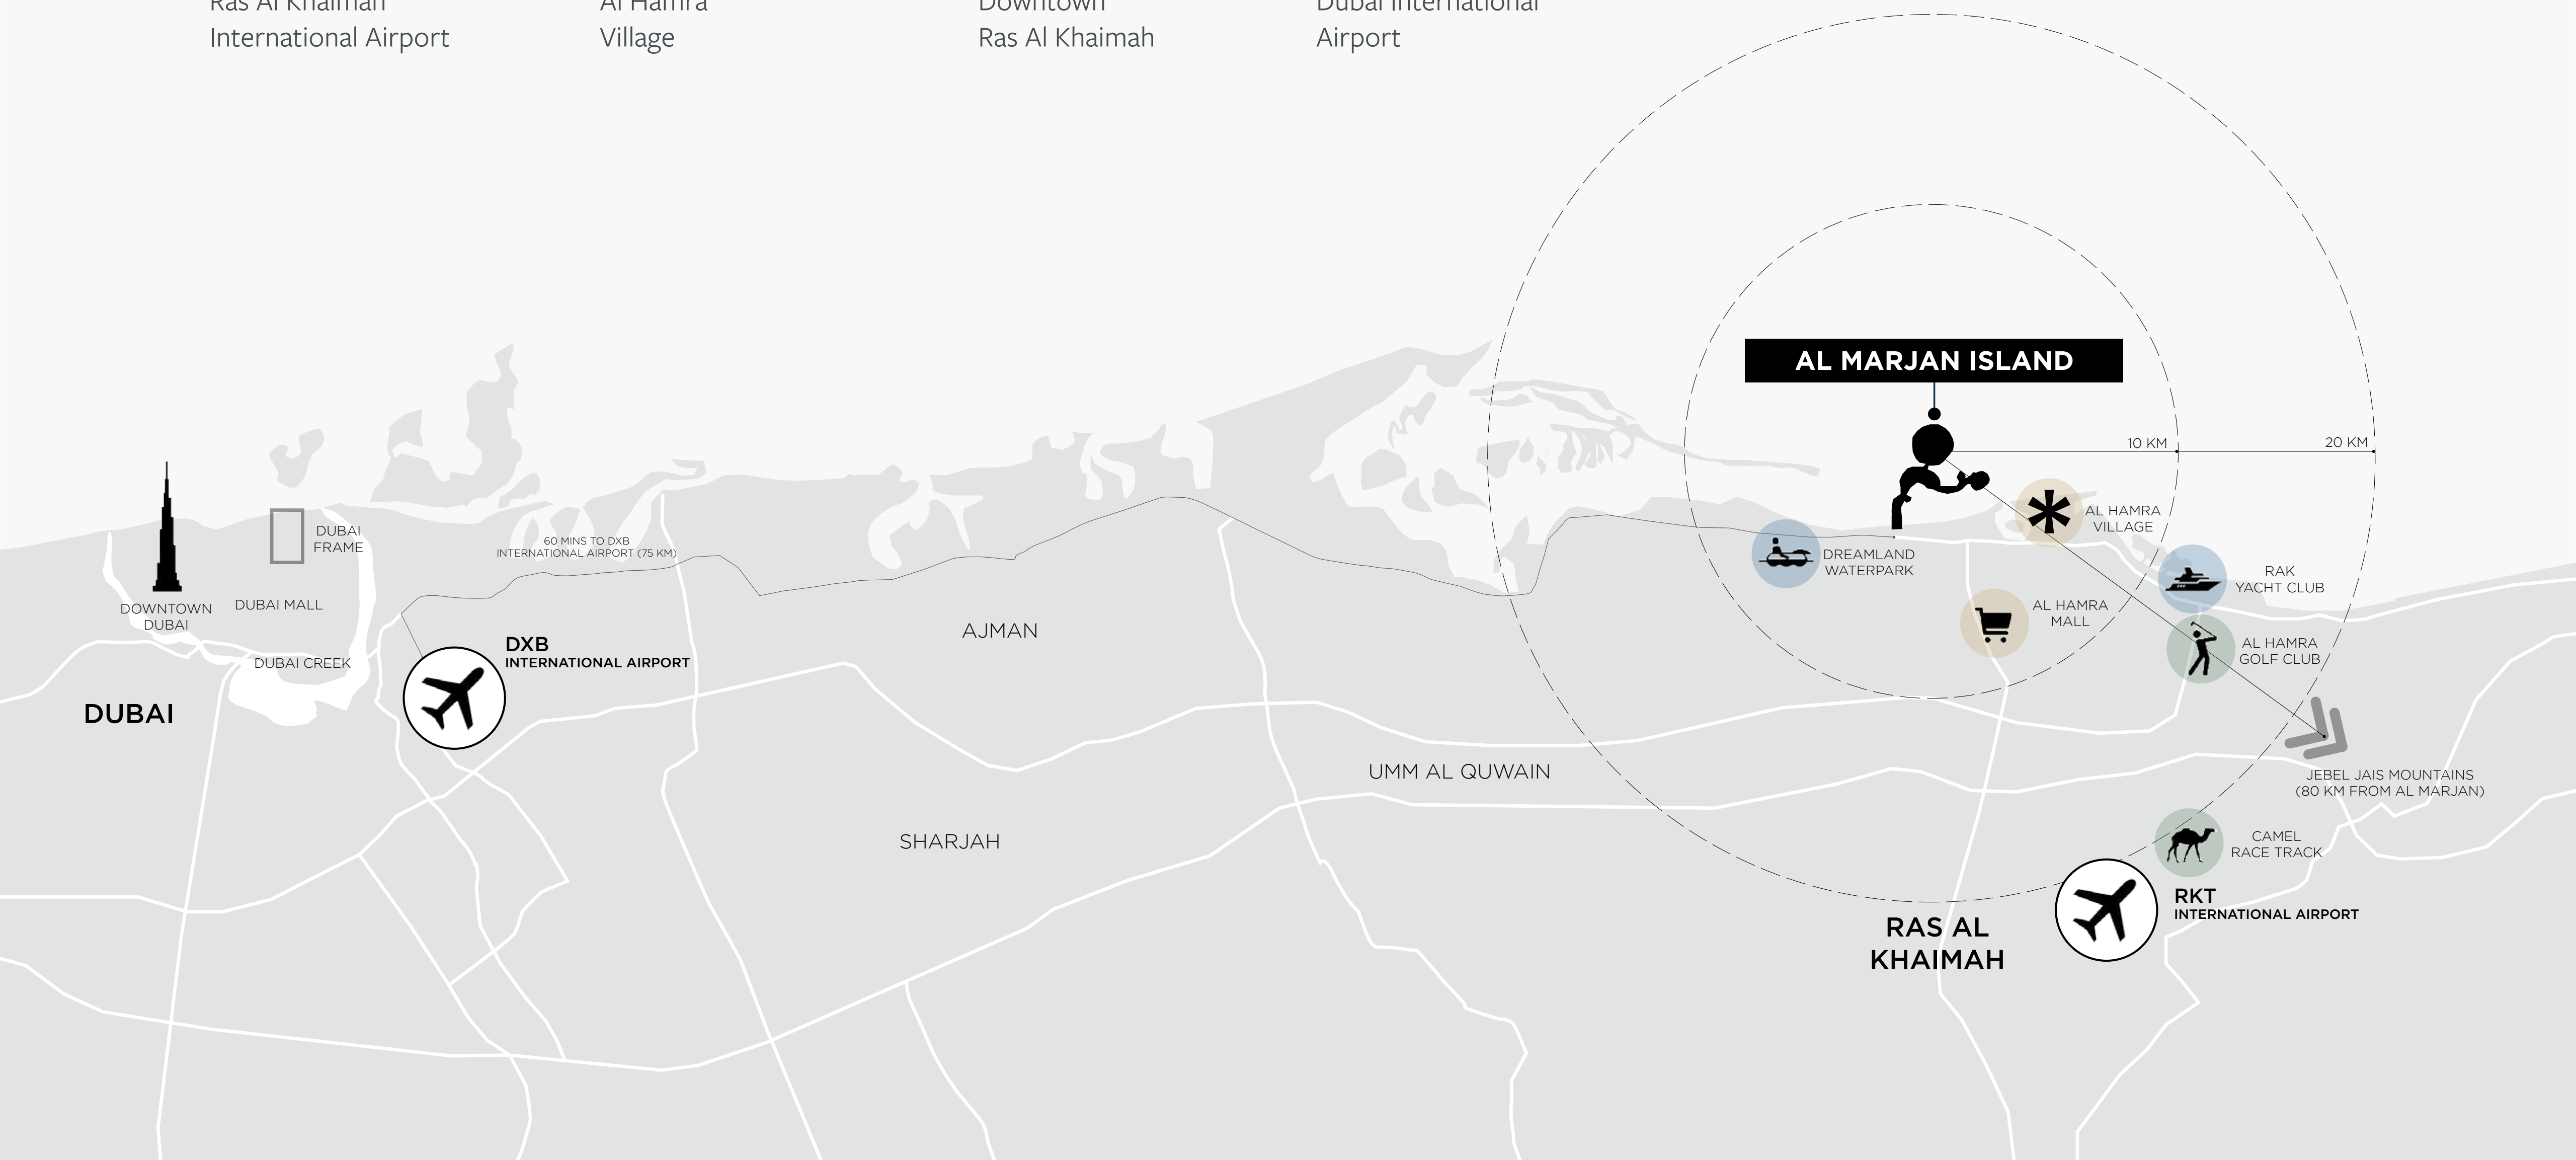

# Al Marjan Island

A masterpiece of Ras Al Khaimah, unfolds like a luxurious tapestry along the shores of the Arabian Gulf. It's where the Emirate's vision of becoming a vibrant business and leisure paradise turns into reality.

# Ras Al Khaimah's Most Refined Seaside Haven

Renowned for setting a world record with the 'Largest aerial firework shell', Al Marjan Island sparkles on the global stage, symbolizing a fusion of opulent living with the untouched allure of nature.

15 minutes

Ras Al Khaimah  
International Airport

10 minutes

Al Hamra  
Village

33 minutes

Downtown  
Ras Al Khaimah

45 minutes

Dubai International  
Airport

**AL MARJAN ISLAND**

10 KM

20 KM

60 MINS TO DXB  
INTERNATIONAL AIRPORT (75 KM)

JEBEL JAIS MOUNTAINS  
(80 KM FROM AL MARJAN)

CAMEL  
RACE TRACK

**RKT**  
INTERNATIONAL AIRPORT

**RAS AL  
KHAIMAH**