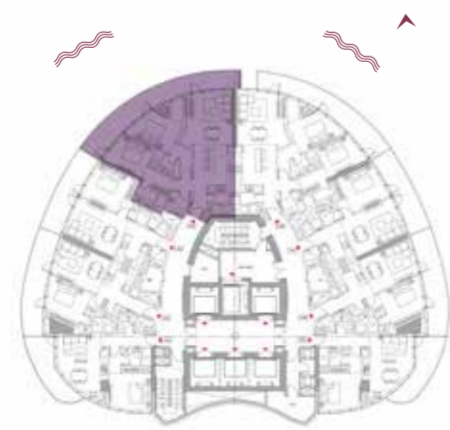

2-BEDROOM

TYPE H1

2BR H3
2BR H2
2BR H1

LEVELS 19

2-BEDROOM

TYPE H1-M

2BR H3 M
2BR H2 M
2BR H1 M

A L T I T U D E B Y D E G R I S O O G O N O

A L T I T U D E B Y D E G R I S O O G O N O