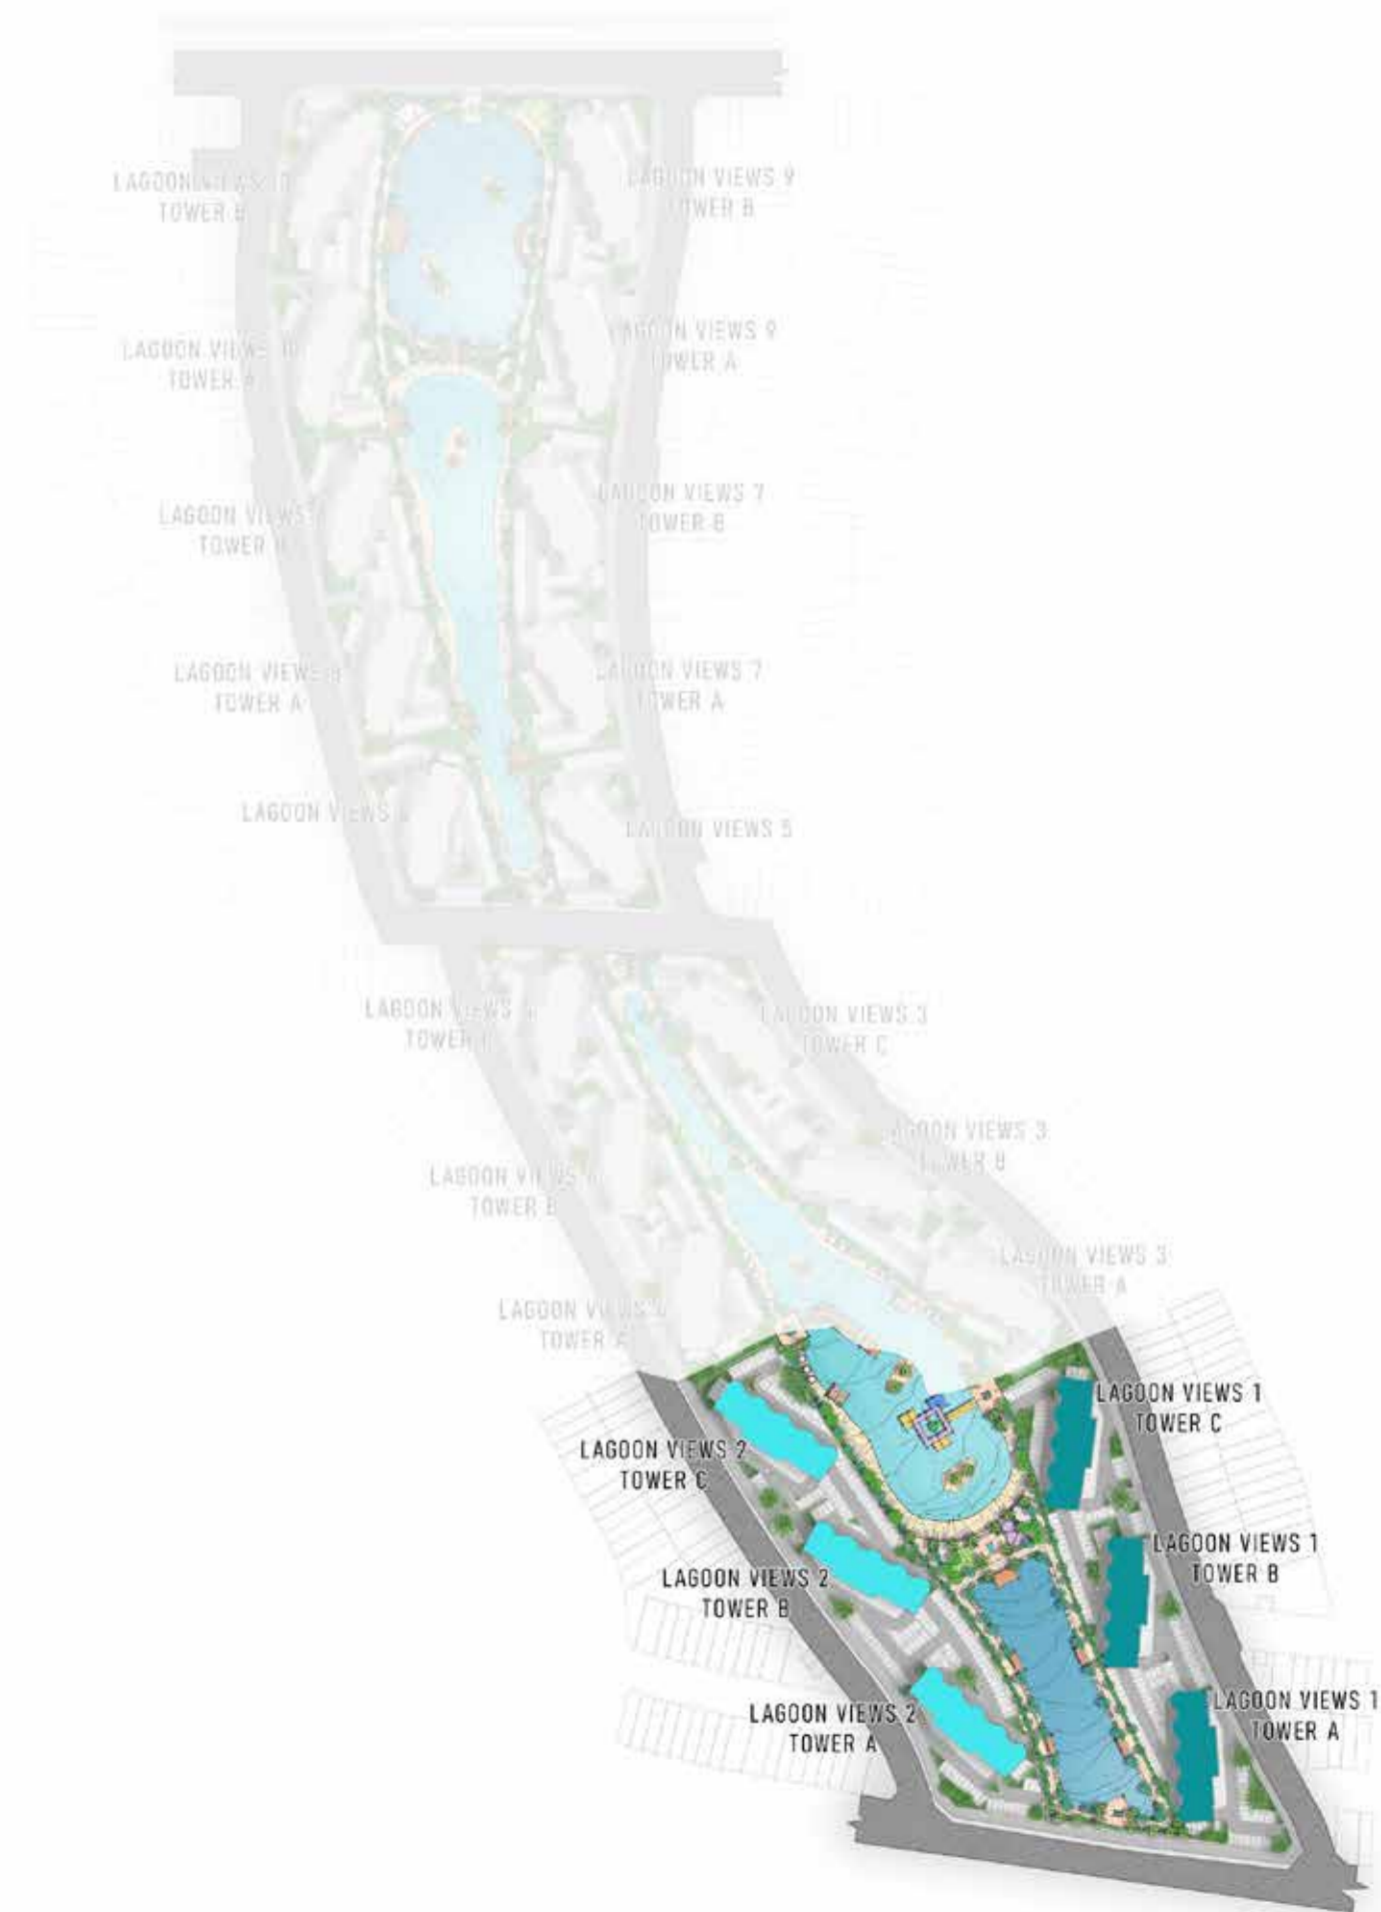

CLUSTER PLAN

- LAGOON VIEWS 1
- LAGOON VIEWS 2