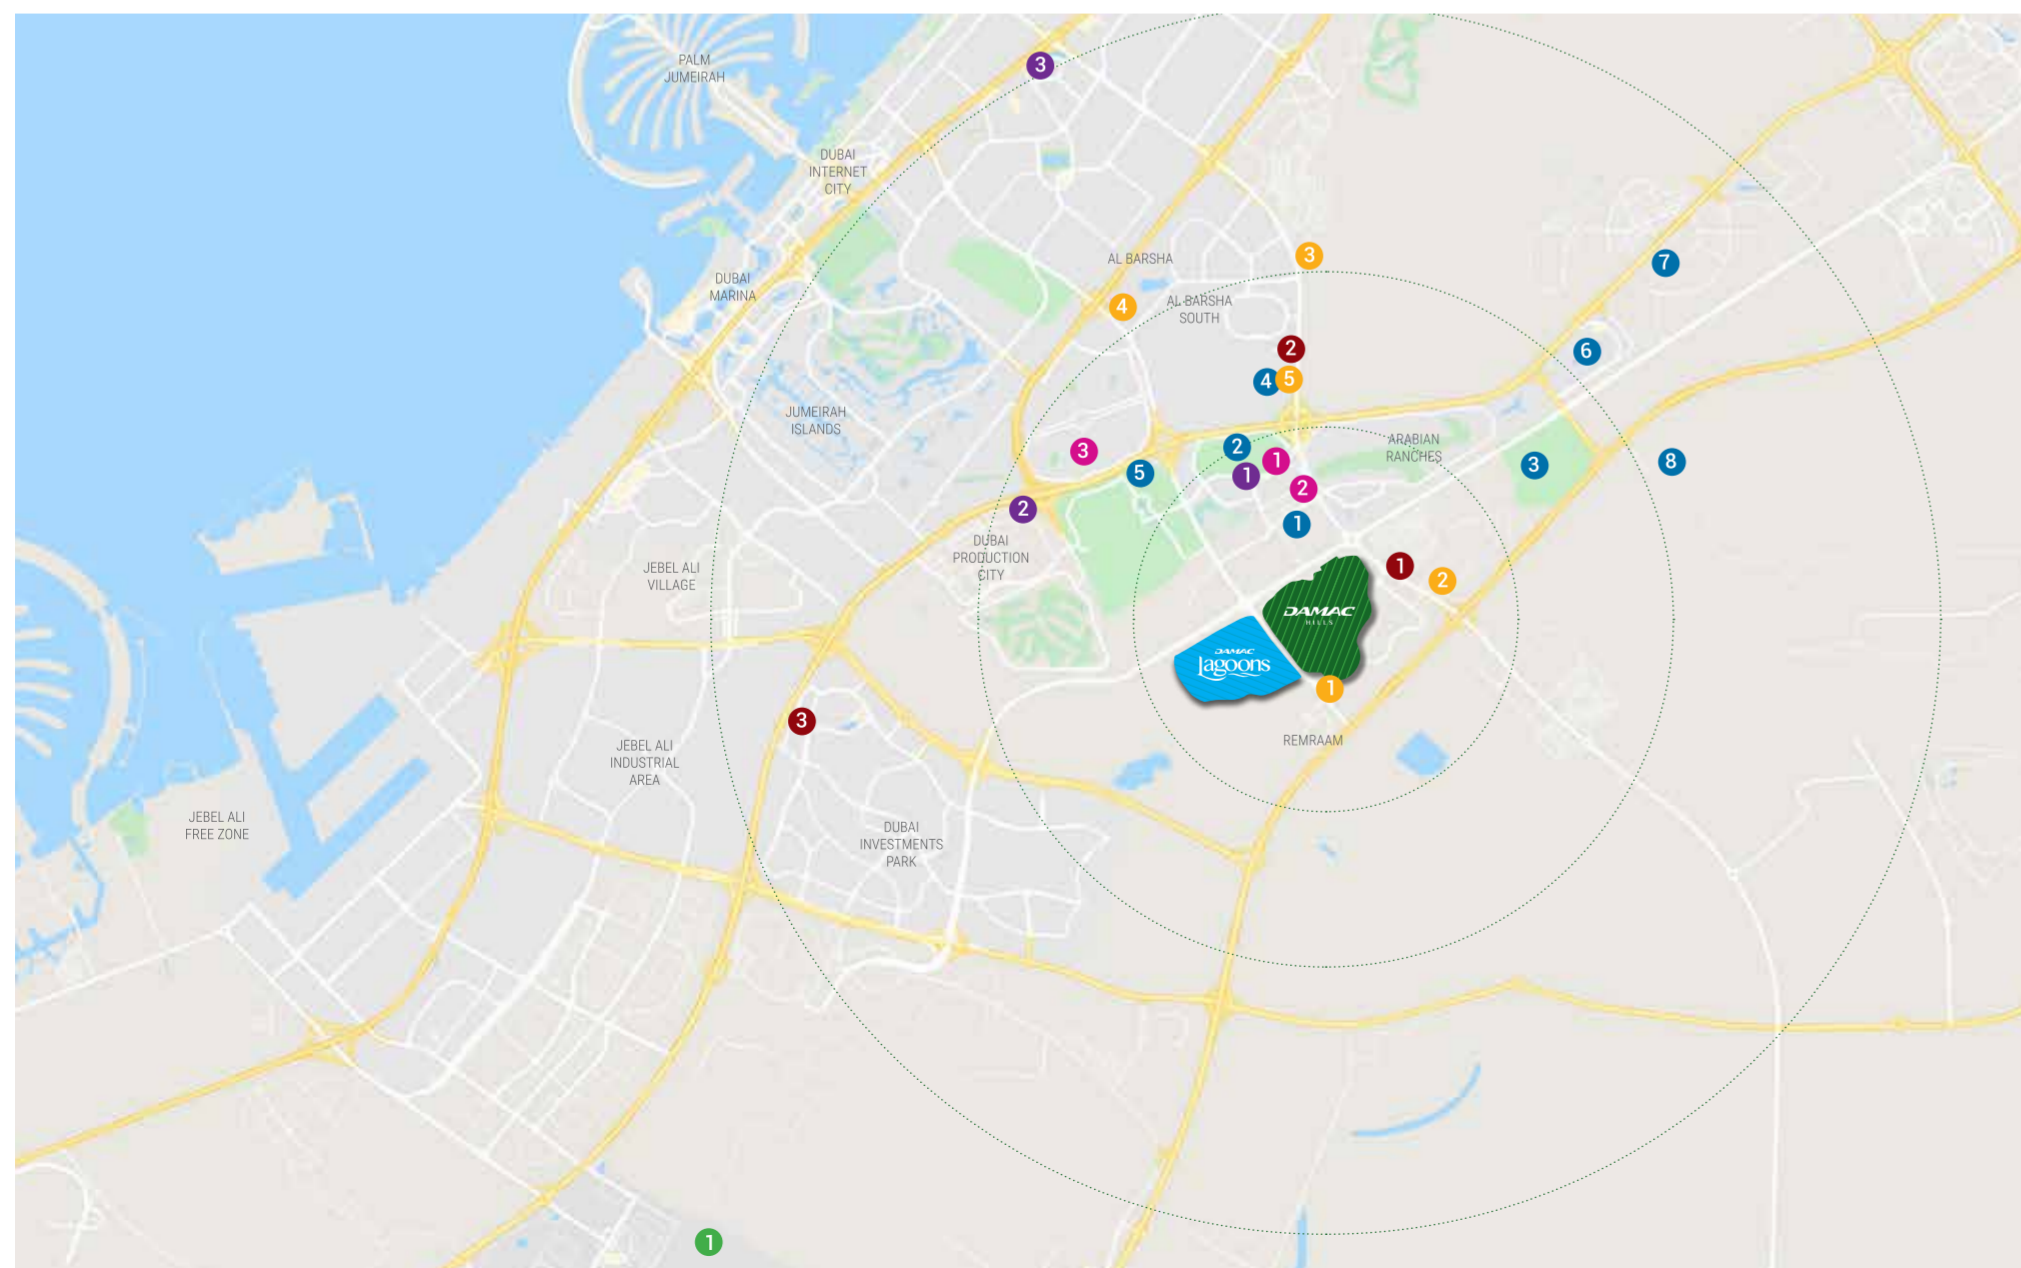

THE LUXURY OF LOCATION

SPORTS AND LEISURE

- 1 Dubai Polo & Equestrian Club – 10 minutes
- 2 Dubai Autodrome – 12 minutes
- 3 The Plantation Equestrian and Polo Club – 11 minutes
- 4 Miracle Garden – 13 minutes
- 5 Dubai International Stadium – 14 minutes
- 6 Global Village – 14 minutes
- 7 IMG World – 14 minutes
- 8 Hamdan Sports Complex – 15 minutes

MALLS

- 1 First Avenue Mall – 11 minutes
- 2 City Centre Me'aisem – 14 minutes
- 3 Mall of the Emirates – 24 minutes

HOSPITALS

- 1 Aster Medical Centre – 9 minutes
- 2 Mediclinic Parkview Hospital – 12 minutes
- 3 NMC Royal Hospital – 19 minutes

HOTELS

- 1 Park Inn by Radisson – 10 minutes
- 2 Studio One Hotel – 9 minutes
- 3 Five Hotel Jumeirah Village Circle – 19 minutes

AIRPORT

- 1 Al Maktoum International Airport – 28 minutes

SCHOOLS

- 1 Jebel Ali School – 5 minutes
- 2 Fairgreen International School – 11 minutes
- 3 Global Indian International School – 16 minutes
- 4 Safa Community School – 18 minutes
- 5 Kings' School – 21 minutes

DAMAC Lagoons is hidden away along Hessa Street right opposite DAMAC Hills community. The convenient location puts residents within minutes of the city's key arterial freeways such as Mohammed Bin Zayed Road, Emirates Road and Al Khail Road.